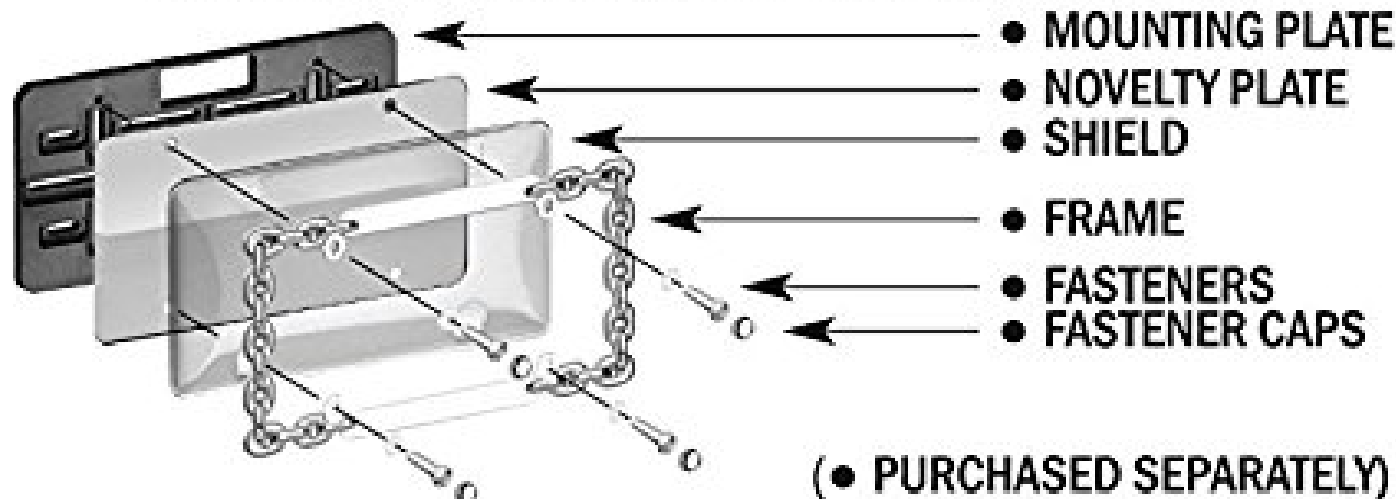

20050

Classic Lite, Black

RECOMMENDED ACCESSORIES FROM CRUISER:

LEGAL DISCLAIMER: Laws concerning this product vary from State/Province to State/Province. Your State/Province may prohibit its use on public roads or restrict its use to novelty plates, show car use or off-road areas only. In some States/Provinces, including without limitation California, off-road uses are also prohibited. The manufacturer and retailer assume no responsibility for any use or application of this product in violation of any applicable law. Before installing this product, please check your State/Provincial and Local/Municipal laws and regulations.

CAUTION: DO NOT OVER-TIGHTEN! This could damage the product.

WARRANTY: Cruiser Accessories products are warranted to be free of obvious manufacturing defects. Any damage caused in installation or maintenance is not covered by warranty.