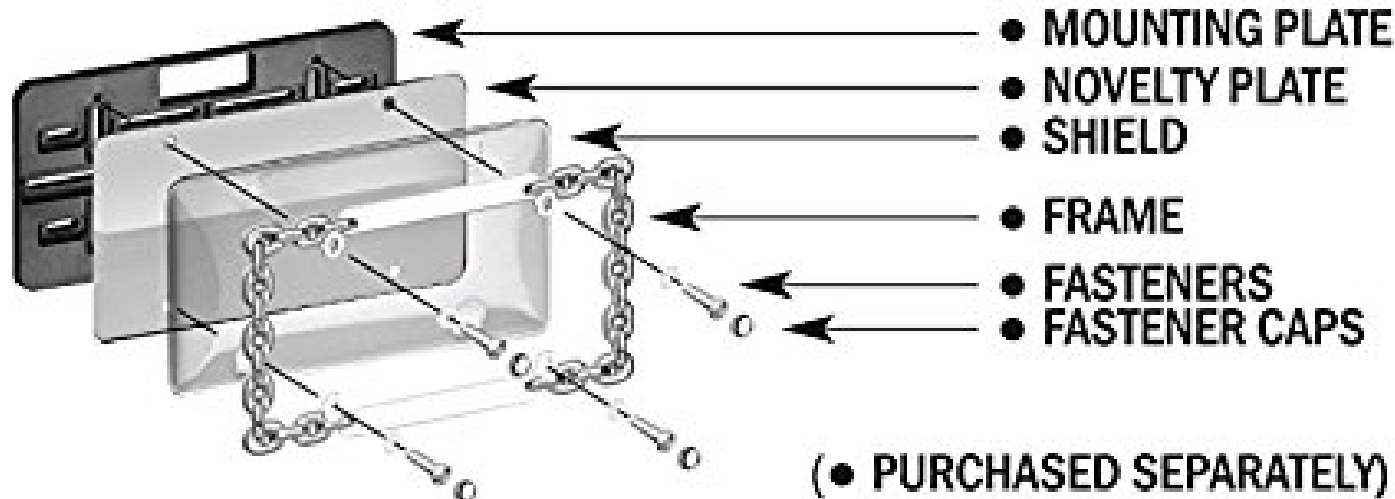

**WARNING: SHARP EDGES! HANDLE WITH CARE TO AVOID INJURY!**

**20030**

Classic Lite, Chrome

**RECOMMENDED ACCESSORIES FROM CRUISER:**

**LEGAL DISCLAIMER:** Laws concerning this product vary from State/Province to State/Province. Your State/Province may prohibit its use on public roads or restrict its use to novelty plates, show car use or off-road areas only. In some States/Provinces, including without limitation California, off-road uses are also prohibited. The manufacturer and retailer assume no responsibility for any use or application of this product in violation of any applicable law. Before installing this product, please check your State/Provincial and Local/Municipal laws and regulations.

**CAUTION:** DO NOT OVER-TIGHTEN! This could damage the product.

**WARRANTY:** Cruiser Accessories products are warranted to be free of obvious manufacturing defects. Any damage caused in installation or maintenance is not covered by warranty.