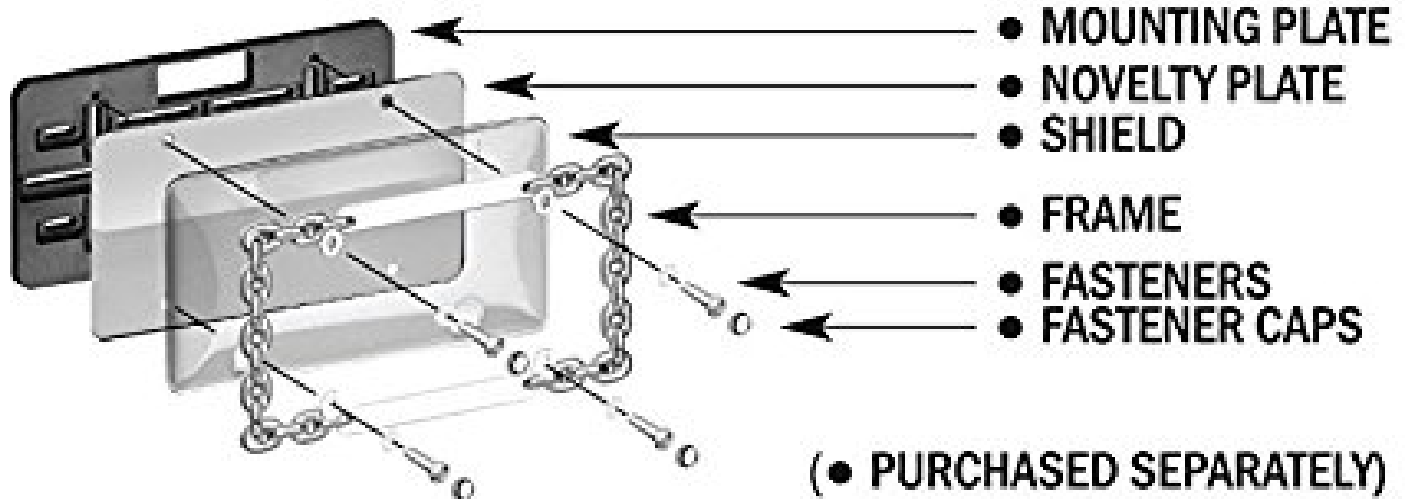

19509

Golf Club, Chrome/Painted

RECOMMENDED ACCESSORIES FROM CRUISER:

LEGAL DISCLAIMER: Laws concerning this product vary from State/Province to State/Province. Your State/Province may prohibit its use on public roads or restrict its use to novelty plates, show car use or off-road areas only. In some States/Provinces, including without limitation California, off-road uses are also prohibited. The manufacturer and retailer assume no responsibility for any use or application of this product in violation of any applicable law. Before installing this product, please check your State/Provincial and Local/Municipal laws and regulations.

CAUTION: DO NOT OVER-TIGHTEN! This could damage the product.

WARRANTY: Cruiser Accessories products are warranted to be free of obvious manufacturing defects. Any damage caused in installation or maintenance is not covered by warranty.