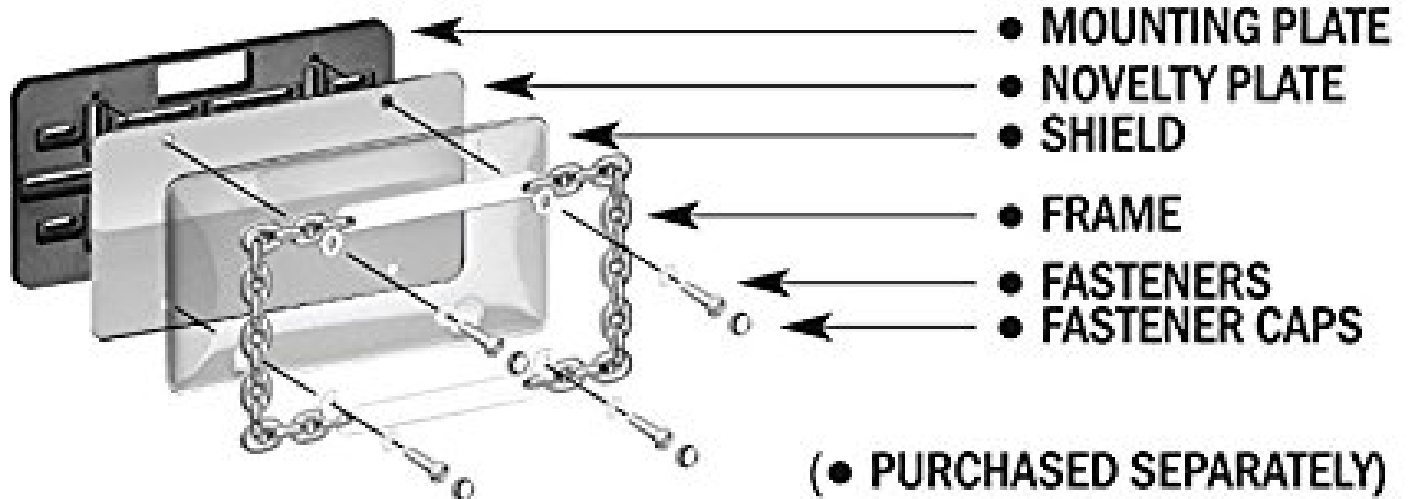

19003

Palm Tree, Chrome

RECOMMENDED ACCESSORIES FROM CRUISER:

LEGAL DISCLAIMER: Laws concerning this product vary from State/Province to State/Province. Your State/Province may prohibit its use on public roads or restrict its use to novelty plates, show car use or off-road areas only. In some States/Provinces, including without limitation California, off-road uses are also prohibited. The manufacturer and retailer assume no responsibility for any use or application of this product in violation of any applicable law. Before installing this product, please check your State/Provincial and Local/Municipal laws and regulations.

CAUTION: DO NOT OVER-TIGHTEN! This could damage the product.

WARRANTY: Cruiser Accessories products are warranted to be free of obvious manufacturing defects. Any damage caused in installation or maintenance is not covered by warranty.