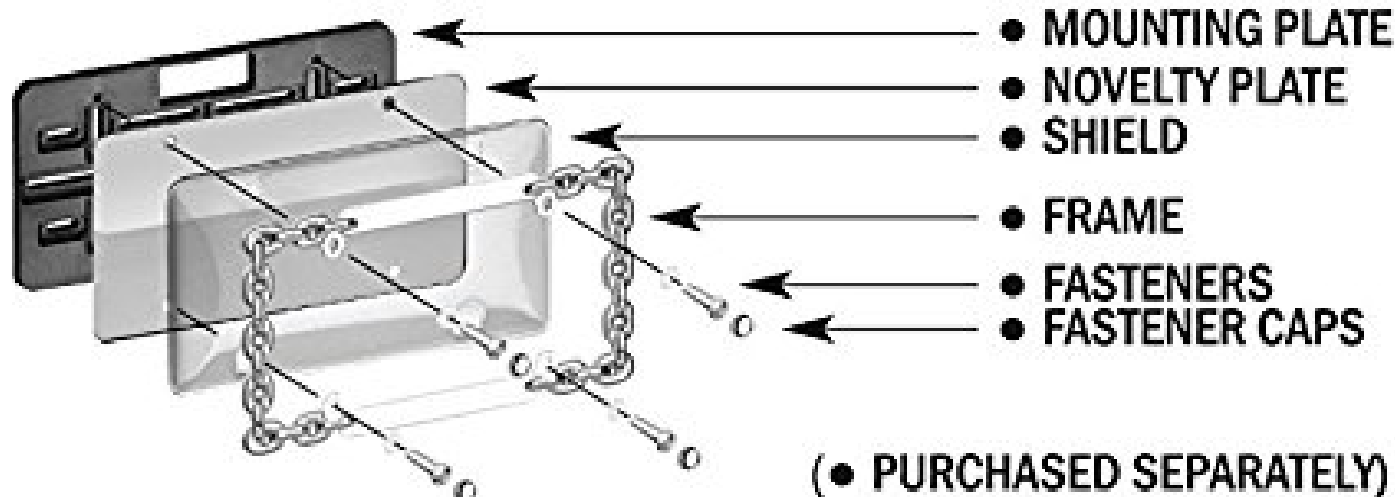

ENGINEERED TO®  
**SHOW MORE PLATE**

**18525**

Button Tuck Bling, Chrome/Black/Clear

### RECOMMENDED ACCESSORIES FROM CRUISER:

**LEGAL DISCLAIMER:** Laws concerning this product vary from State/Province to State/Province. Your State/Province may prohibit its use on public roads or restrict its use to novelty plates, show car use or off-road areas only. In some States/Provinces, including without limitation California, off-road uses are also prohibited. The manufacturer and retailer assume no responsibility for any use or application of this product in violation of any applicable law. Before installing this product, please check your State/Provincial and Local/Municipal laws and regulations.