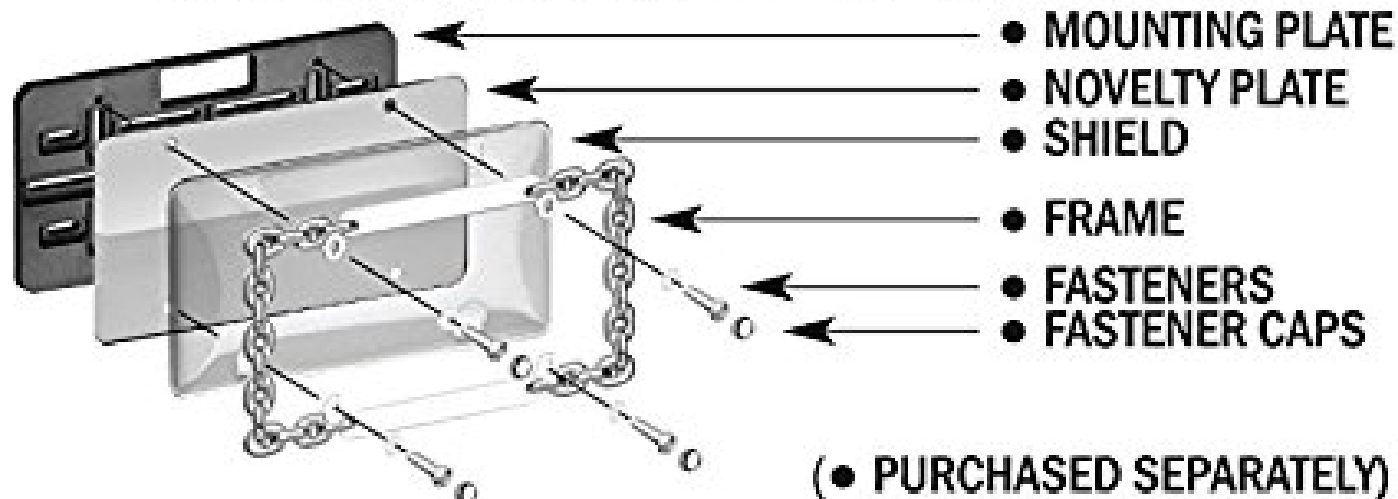

15190

Neo Sport, Brushed Nickel

RECOMMENDED ACCESSORIES FROM CRUISER:

LEGAL DISCLAIMER: Laws concerning this product vary from State/Province to State/Province. Your State/Province may prohibit its use on public roads or restrict its use to novelty plates, show car use or off-road areas only. In some States/Provinces, including without limitation California, off-road uses are also prohibited. The manufacturer and retailer assume no responsibility for any use or application of this product in violation of any applicable law. Before installing this product, please check your State/Provincial and Local/Municipal laws and regulations.

CAUTION: DO NOT OVER-TIGHTEN! This could damage the product.

WARRANTY: Cruiser Accessories products are warranted to be free of obvious manufacturing defects. Any damage caused in installation or maintenance is not covered by warranty.