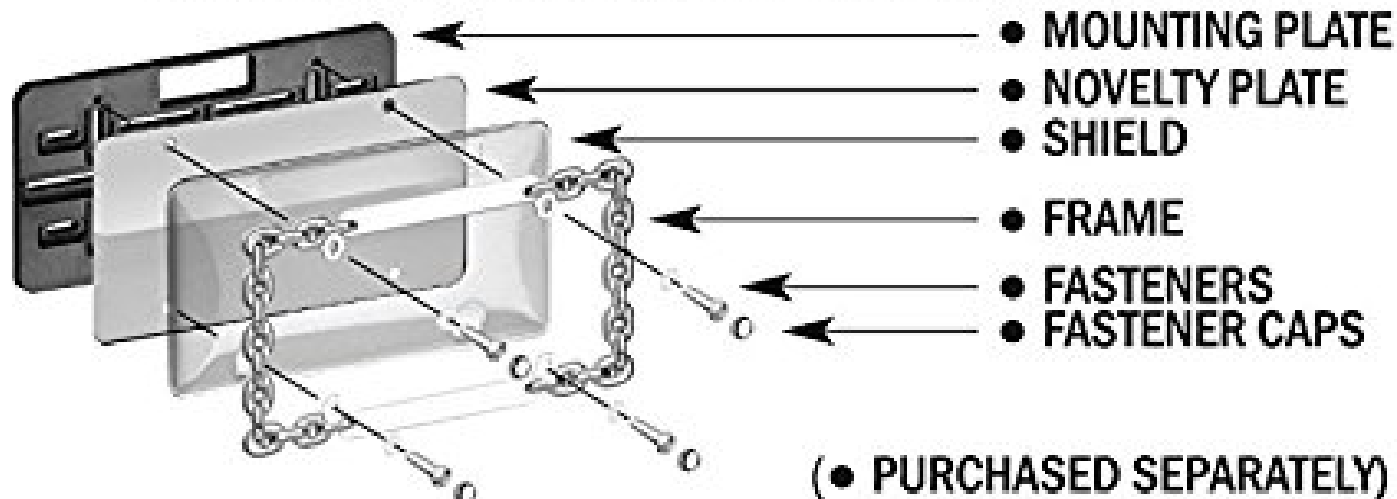

15050
Neo, Black

RECOMMENDED ACCESSORIES FROM CRUISER:

LEGAL DISCLAIMER: Laws concerning this product vary from State/Province to State/Province. Your State/Province may prohibit its use on public roads or restrict its use to novelty plates, show car use or off-road areas only. In some States/Provinces, including without limitation California, off-road uses are also prohibited. The manufacturer and retailer assume no responsibility for any use or application of this product in violation of any applicable law. Before installing this product, please check your State/Provincial and Local/Municipal laws and regulations.

CAUTION: DO NOT OVER-TIGHTEN! This could damage the product.

WARRANTY: Cruiser Accessories products are warranted to be free of obvious manufacturing defects. Any damage caused in installation or maintenance is not covered by warranty.