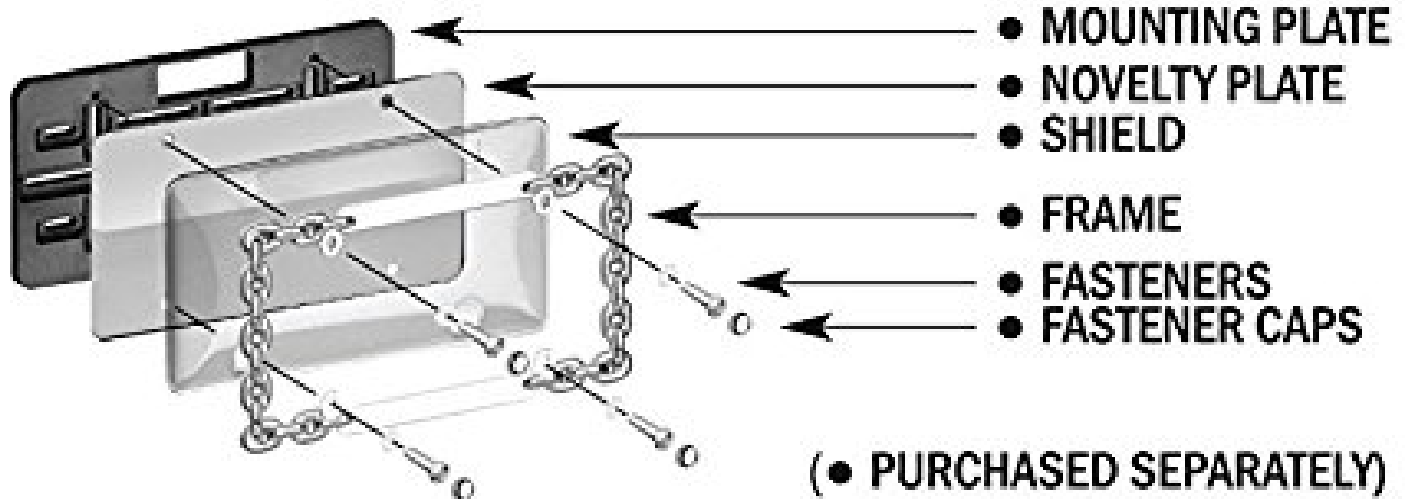

58230

Contour, Chrome

RECOMMENDED ACCESSORIES FROM CRUISER:

LEGAL DISCLAIMER: Laws concerning this product vary from State/Province to State/Province. Your State/Province may prohibit its use on public roads or restrict its use to novelty plates, show car use or off-road areas only. In some States/Provinces, including without limitation California, off-road uses are also prohibited. The manufacturer and retailer assume no responsibility for any use or application of this product in violation of any applicable law. Before installing this product, please check your State/Provincial and Local/Municipal laws and regulations.

CAUTION: DO NOT OVER-TIGHTEN! This could damage the product.

WARRANTY: Cruiser Accessories products are warranted to be free of obvious manufacturing defects. Any damage caused in installation or maintenance is not covered by warranty.