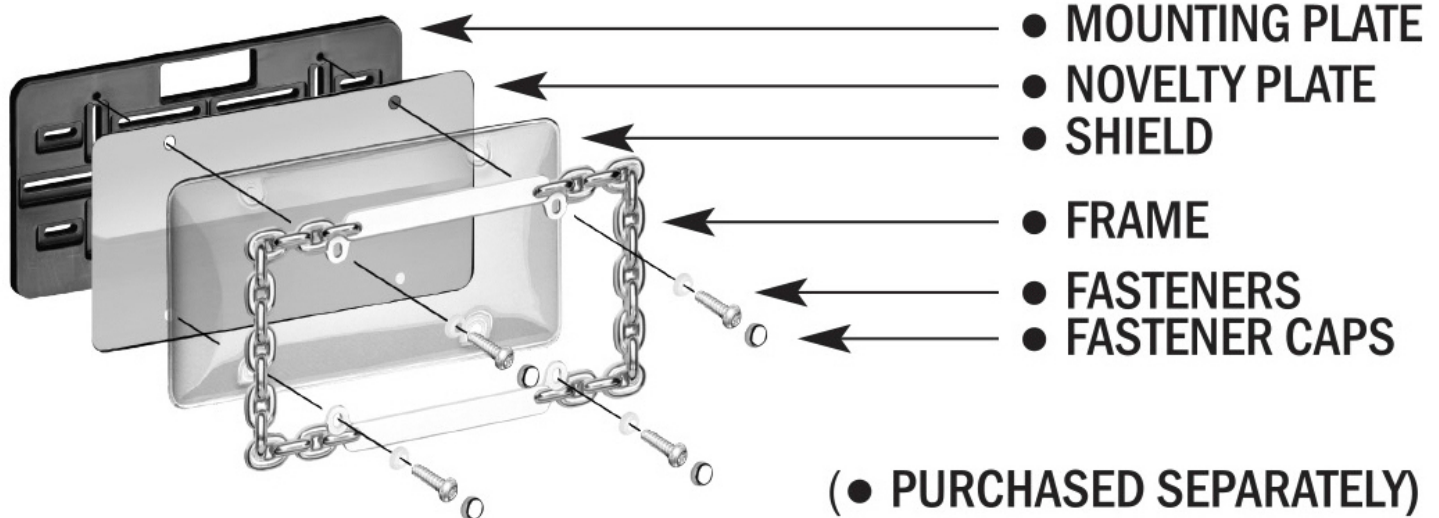

31030

United We Stand, Chrome

RECOMMENDED ACCESSORIES FROM CRUISER:

LEGAL DISCLAIMER: Laws concerning this product vary from State/Province to State/Province. Your State/Province may prohibit its use on public roads or restrict its use to novelty plates, show car use or off-road areas only. In some States/Provinces, including without limitation California, off-road uses are also prohibited. The manufacturer and retailer assume no responsibility for any use or application of this product in violation of any applicable law. Before installing this product, please check your State/Provincial and Local/Municipal laws and regulations.