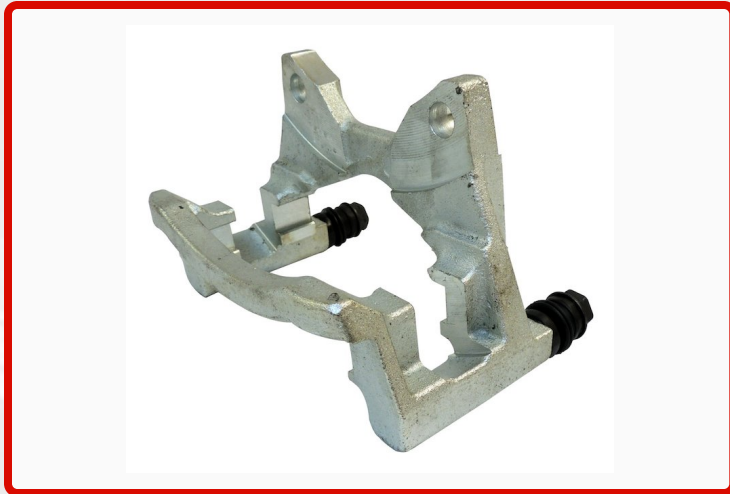

New Item

Release Date: 2/3/2015

Caliper Bracket

Replaces Part # **68003775AA**

Applications

2007-2015 JK Wrangler;
2008-2012 KK Liberty;
2007-2011 KA Nitro

Position	
Front or Rear	Rear
Left or Right	Left or Right
Upper or Lower	N/A
Inner or Outer	N/A

Attributes	
Construction	Steel
Color	Silver
Hardware	Use Existing Hardware
LHD or RHD	Any
2 or 4 Door	Any

Application Specifications		
Engine	Axle	Transmission
Any	Any	Any

UPC 849603004103

Notes Left or Right Rear Caliper Bracket