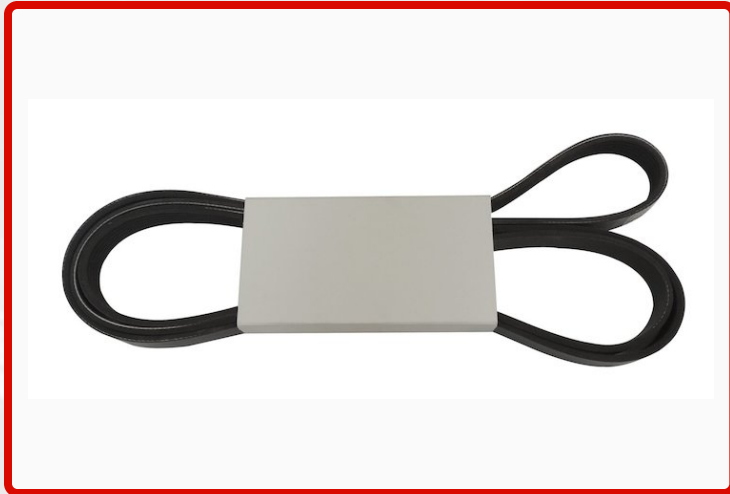

New Item

Release Date: 4/16/2015

Accessory Drive Belt

Replaces Part # **53034095AA**

Applications

2007-2015 JK Wrangler;

	Position
Front or Rear	N/A
Left or Right	N/A
Upper or Lower	N/A
Inner or Outer	N/A

	Attributes
Construction	Rubber
Color	Black
Hardware	Use Existing Hardware
LHD or RHD	Any
2 or 4 Door	Any

Application Specifications

Engine	Axle	Transmission
2.8L Turbo Diesel (S4-170)	Any	Any

UPC 849603005612

Notes w/ 2.8L Diesel Engine w/ Air Conditioning;
6 Ribs;
96.5" (2452mm) Long

Weights & Dimensions (Packaged)

Width	6.00"	Height	0.75"
Length	15.00"	Weight	0.56 lbs.
Packaging	Sleeve		
Sold As	Each		
Instructions	<input type="radio"/> Yes <input checked="" type="radio"/> No		

Categories

Vehicle Brand(s)	Jeep
Category	Belts and Cooling
Sub Category	Accessory Drive Belt System
Sort Name	Belt, Serpentine