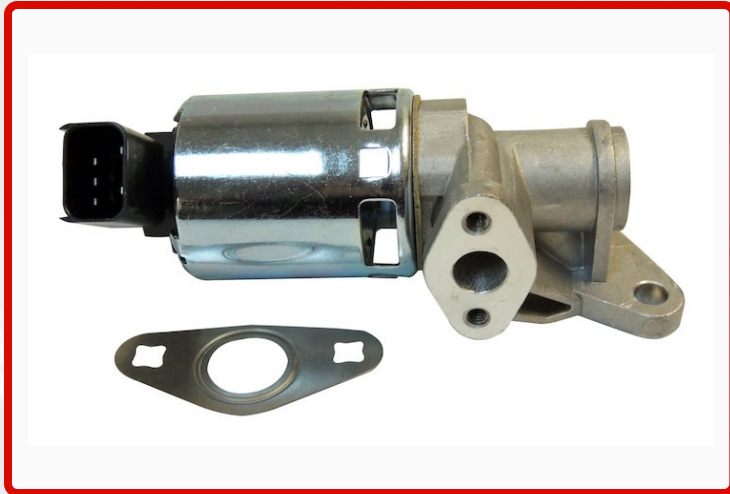

New Item

Release Date: 2/3/2015

EGR Valve

Replaces Part # **53032509AM**

Applications

2005-2008 WK Grand Cherokee;
2005-2008 WH (Europe) Grand Cherokee;
2006-2008 XK Commander;
2006-2008 XH (Europe) Commander;
2006-2008 LX Magnum, 300, Charger;
2007-2008 LE (Europe) 300;
2004-2008 HB Durango;
2007-2008 HG Aspen;
2004-2008 DR Ram

Position

Front or Rear	N/A
Left or Right	N/A
Upper or Lower	N/A
Inner or Outer	N/A

Attributes

Construction	Metal & Plastic
Color	This Item Is Not Painted
Hardware	Use Existing Hardware
LHD or RHD	Any
2 or 4 Door	Any

Application Specifications

Engine	Axle	Transmission
5.7L (V8-345) 03+	Any	Any

UPC 849603006558

Notes w/ 5.7L Engine

Weights & Dimensions (Packaged)

Width	6.00"	Height	3.00"
Length	6.50"	Weight	1.81 lbs.
Packaging	Box		
Sold As	Each		
Instructions	<input type="radio"/> Yes <input checked="" type="radio"/> No		