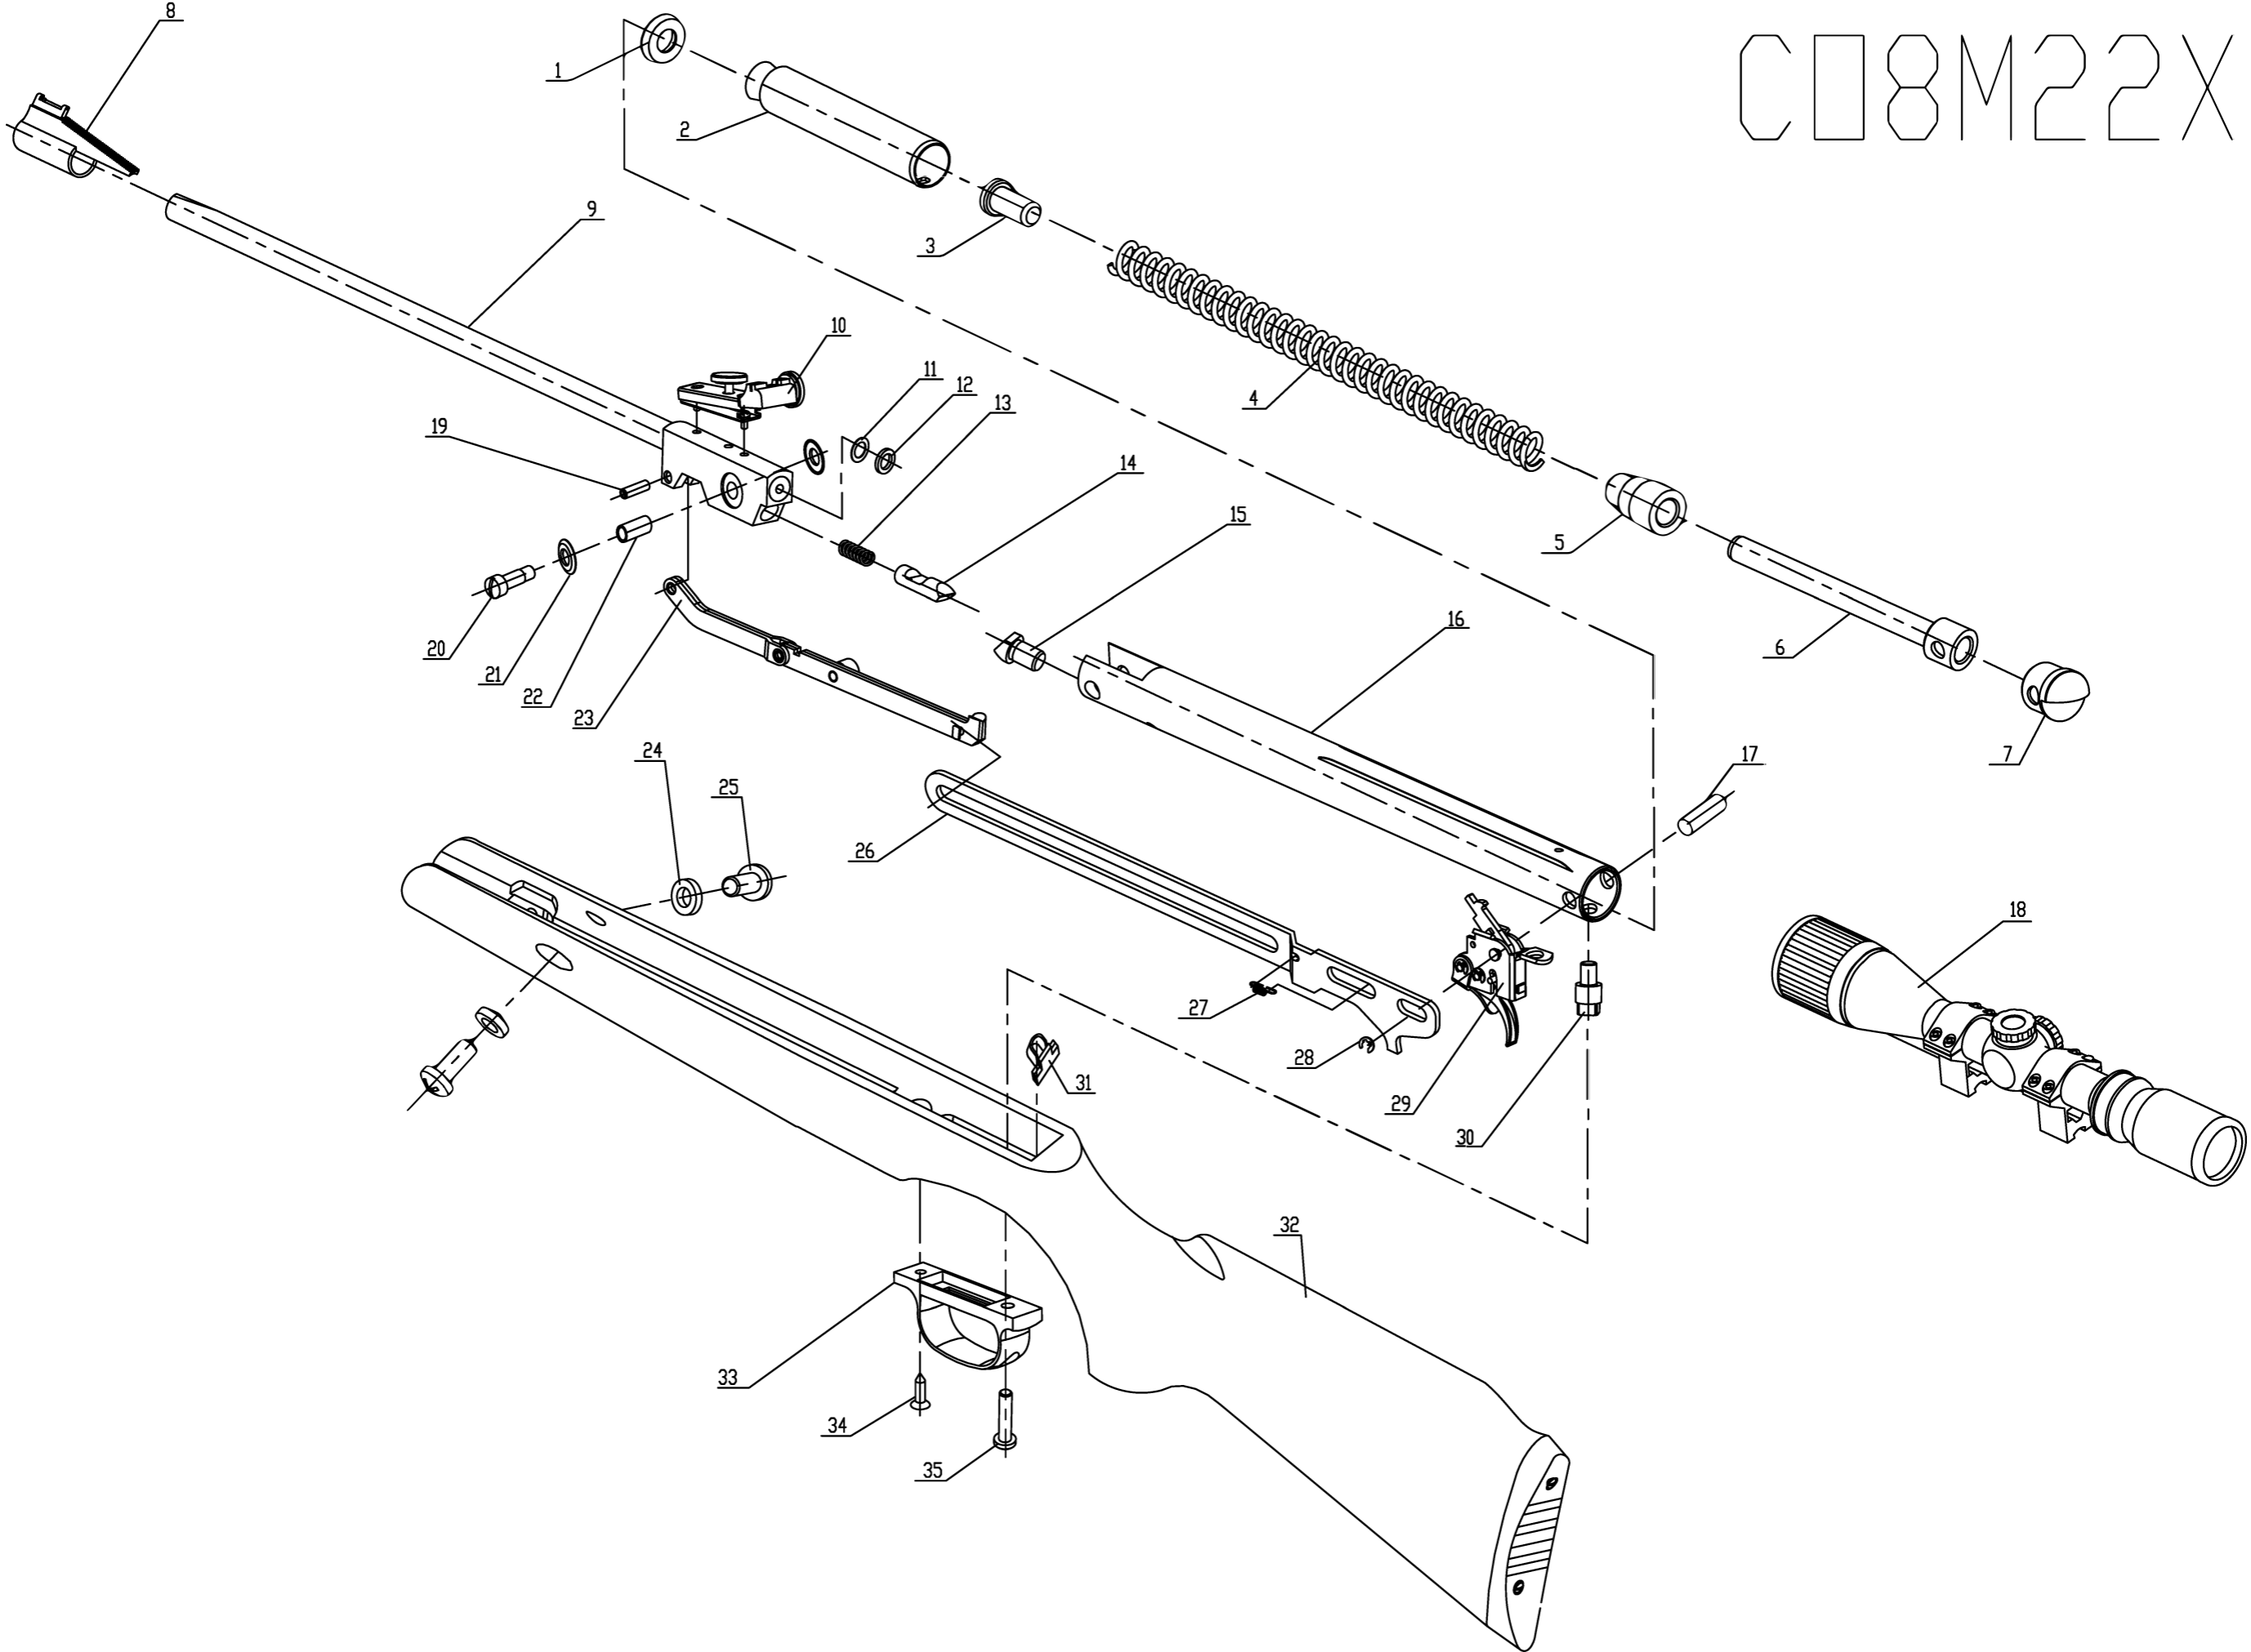

Item	BAM Part Number	Description	CO8M22X	Revised Date
1	B18-04-1A	Piston Seal	1	
2	B18-04-100D	Piston	1	
3	B18-00-3	Front Spring Guide	1	
4	B18-00-4D	Piston Spring	1	
5	B18-00-6	Back Spring Guide	1	
6	B19-00-100	Spring Guide Assembly	1	
7	B19-8-00-1	Tube Cover	1	
8	B19-2-01-1B	Front Sight	1	
9	B19-3-01-100(5.5)	Barrel Assembly	1	04-24-10
10	B19-2-02-00	Rear Sight	1	
11	B22-00-1	Adjust Washer	0-2	
12	B12-00-14	Breach Seal	1	04-24-10
13	B18-01-3A	Jam Spring	1	
14	B18-01-2A	Alive Jam	1	
15	B18-00-2	Detent	1	
16	B19-2-03-00	Compression Tube Assembly	1	
17	B18-00-7	Fixed Pin	1	
18	4X32 CenterPoint	Scope	1	
19	B12-00-1B	Link Pin	1	
20	B19-2-00-2	Break Bolt	1	
21	B18-00-15A	Washer	2	
22	B18-01-1C	Bushing	1	
23	B18-07-00	Lever Assembly	1	
24	GB/T97.1-2002 5	Plain Washers	2	
25	GB/T 818-2000 M5x14	Pan Head Screws - nylok	2	
26	B18-00-5B	Bear Trap Lever	1	
27	B18-00-12A	Safety Spring	1	
28	GB896-86 3	E-Ring	1	
29	B18-05-00	Trigger Pack Assembly	1	
30	B18-00-9	Stock link bolt	1	
31	B19-2-00-1	Stock Lug Brace	1	
32	CO1K77-01-00	Stock assembly	1	
33	B18-00-11A	Trigger Guard	1	
34	GB847-85 ST3.5x16	Screw, Trigger Guard Front	1	
35	GB823-88 M6X20	Screw, Trigger Guard Rear - nylok	1	

C08M22X

Learn more about hunting and shooting we have.