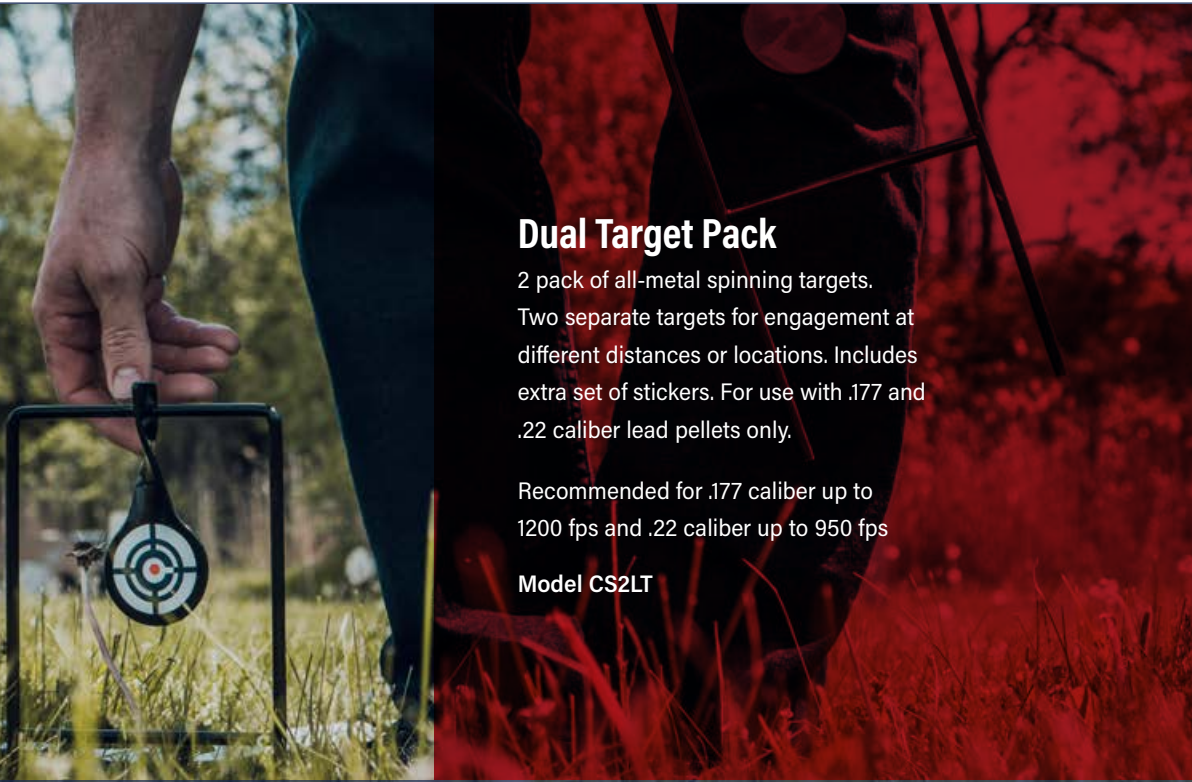

Model LF1785 .177 cal. 8.5 gr. 125 ct.

Fast Flight® Penetrator

Ultra high velocity, lead-free, environmentally-friendly pellets.

Model LF1754 .177 cal. 5.4 gr. 150 ct.

A
C
C
E
S
S
O
R
I
E
S

ACCESSORIES

Dual Target Pack