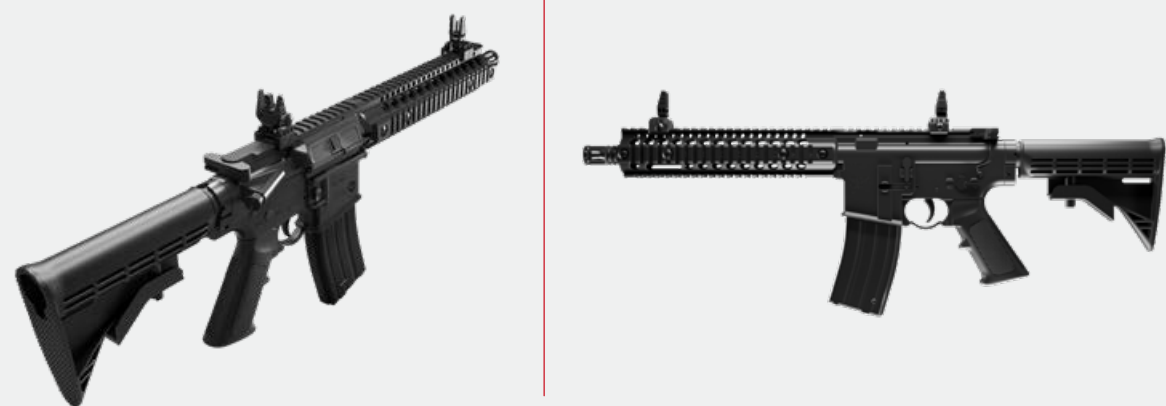

Rule the range with the Crosman ST-1, a modern full auto tactical BB rifle that quickly converts into a pistol. Bullseye far-off targets with its butt stock and barrel extender attached, or remove them for close- and mid-range pistol action.

The ST-1 fires in semi- or full auto and breaks down smoothly so you can pack it up in seconds. It boasts a feature set that unleashes the full-on fun of full auto, including an integrated, quick-reload, 25-round drop magazine with a high-capacity reservoir (300 rounds), and room for two Powerlet CO₂ cartridges.

Model CFASTIX

FULL AUTO

Crosman is giving a portion of the proceeds from this gun to Children of Fallen Patriots Foundation.

fallenpatriots.org

Full Auto R1

Full Auto BB Rifle

Maximize backyard fun with the Crosman Full Auto R1 tactical BB air rifle with full and semi-auto action, fueled by two 12-gram CO₂ Powerlets and a 25-round drop magazine. Each R1 rifle features an AR-compatible pistol grip and buffer tube (with removable sleeve), an adjustable stock, plus a quad rail forearm for endless accessory mounting. You can get your own Full Auto R1 in black, with a flip-up sights [Model CFAR1B] or in flat dark earth, with a red dot sight [Model CFAR1X]. Customize your R1 with other AR stocks and pistol grips and get ready for full-auto exhilaration.

Model CFAA4PX

Full Auto P1

Full Auto BB Pistol

Take it outside with this tactical air pistol capable of slinging BBs up to 400 fps. The Full Auto P1 features a full metal frame and slide that delivers the heft and feel of a firearm, and that's amplified by built-in blowback action. The P1 packs a removable 19-shot BB magazine with integrated housing for a 12-gram CO₂ Powerlet. An included rail-mounted laser and fixed front and rear notch sights have you all set for full-on backyard blasting.