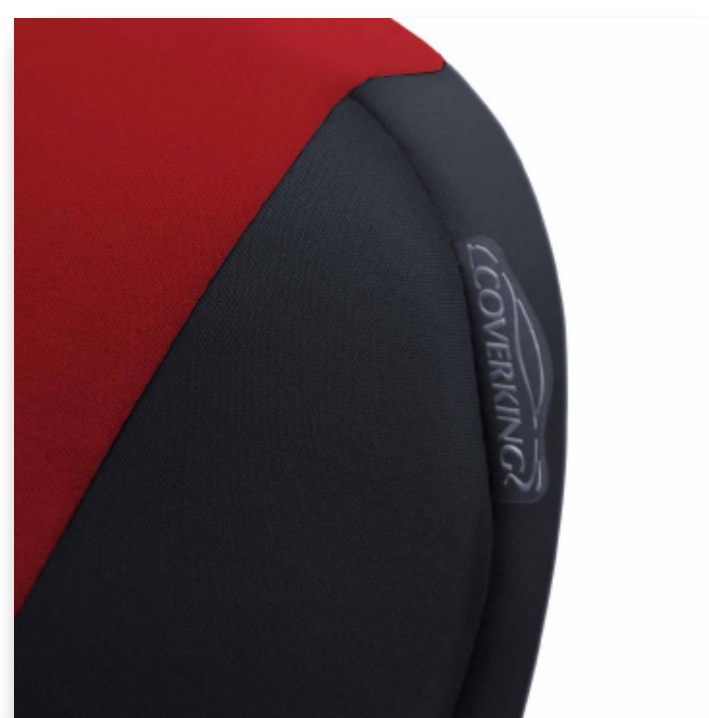

# CUSTOM COLLEGIATE SEAT COVERS

Show your Oklahoma pride while you transform and protect your car or truck's interior!

Map Pockets

Lifetime Covering Care

Purpose Built Buckles & Straps

3D Scanned for Perfect Fit

Foam Padding on Entire Cover

Coverking's famous fit, finish, and protection now combined with vivid, full graphics over the entire seat cover.

Licensed logos and colors on an attractive Neosupreme padded cover