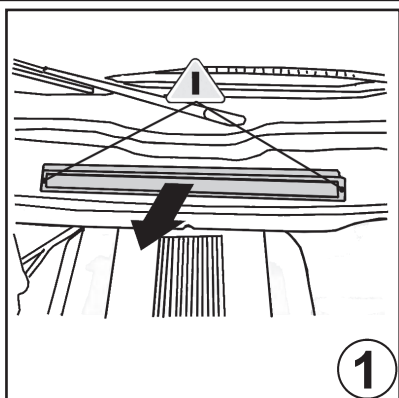

BMW

Land Rover

BMW X5

03 →

Land Rover Range Rover 03/03 →

21652916 / CC1155 / MC 649
80000065 / CP1155 / MP 149

Fitting instructions

Cabin air filter