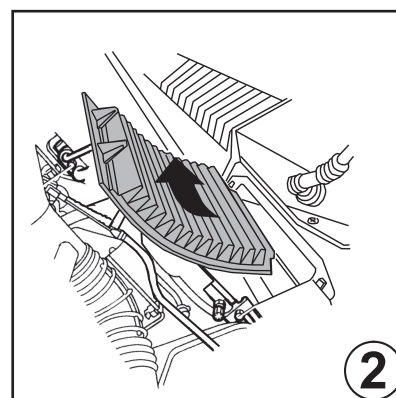

BMW

Land Rover

BMW X5

03 →

Land Rover Range Rover 03/03 →

21652916 / CC1155 / MC 649
80000065 / CP1155 / MP 149

Fitting instructions

Cabin air filter