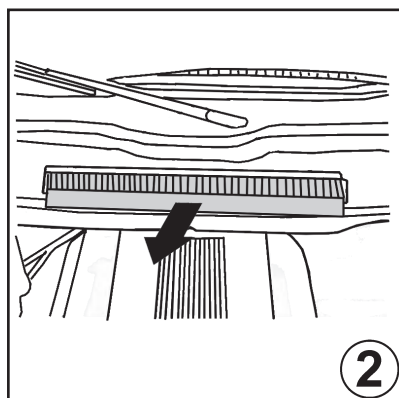

BMW

Land Rover

BMW X5

03 →

Land Rover Range Rover 03/03 →

21652916 / CC1155 / MC 649
80000065 / CP1155 / MP 149

Fitting instructions

Cabin air filter