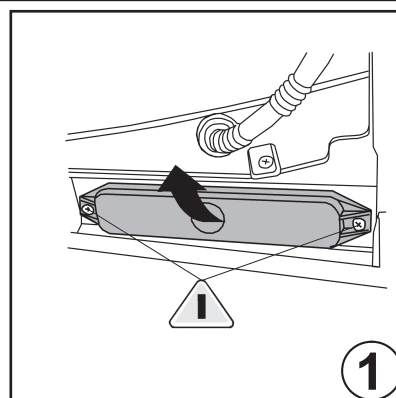

BMW

Land Rover

BMW X5

03 →

Land Rover Range Rover 03/03 →

21652916 / CC1155 / MC 649
80000065 / CP1155 / MP 149

Fitting instructions

Cabin air filter