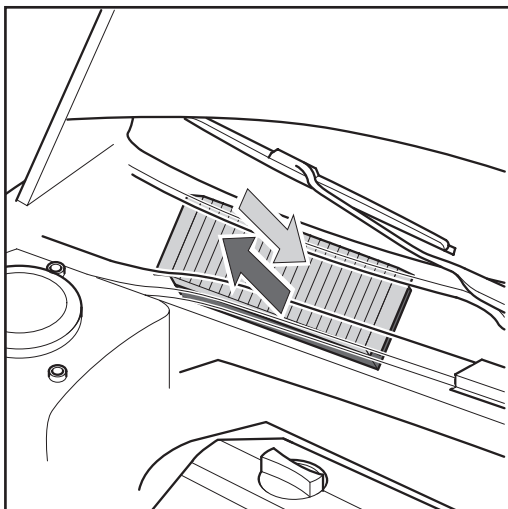

3.

Replacement interval 15.000km/10.000miles or
after 12 months

Assembly is the reverse order of operation