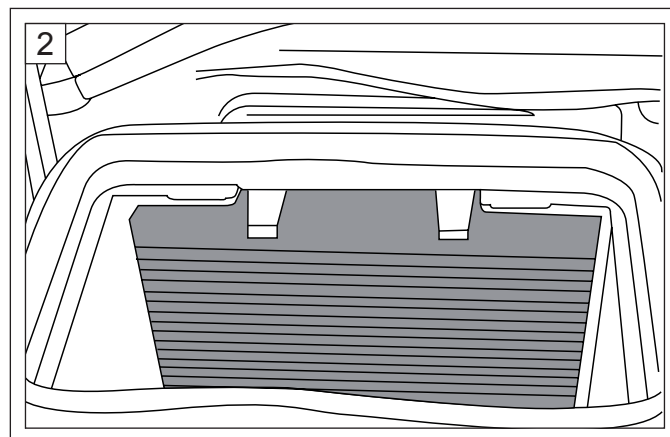

Fitting instructions

Dodge Sprinter	06.05 →
Mercedes-Benz	
Sprinter NCV3	06.05 →
Volkswagen	
Crafter LT 3	06.05 →

The Perfect Change.

80000616 / 80000614

CC1233 / CP1233

MC 677 / MP 177

micronAir