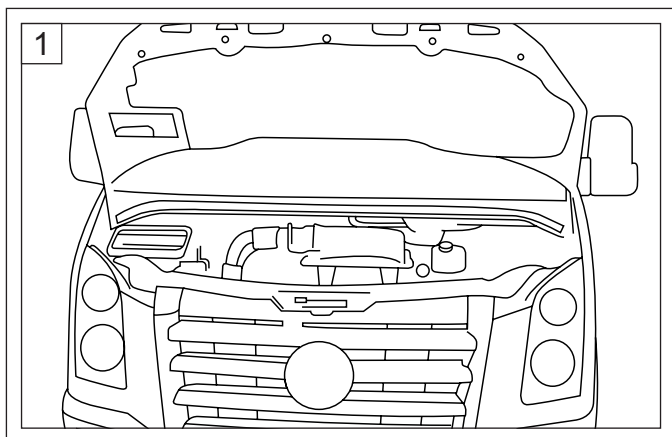

Fitting instructions

Dodge Sprinter	06.05 →
Mercedes-Benz	
Sprinter NCV3	06.05 →
Volkswagen	
Crafter LT 3	06.05 →

The Perfect Change.

80000616 / 80000614

CC1233 / CP1233

MC 677 / MP 177

micronAir