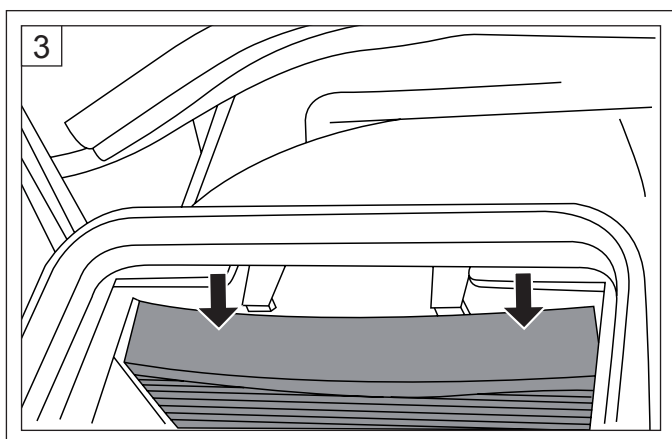

Fitting instructions

Dodge Sprinter	06.05 →
Mercedes-Benz	
Sprinter NCV3	06.05 →
Volkswagen	
Crafter LT 3	06.05 →

The Perfect Change.

80000616 / 80000614

CC1233 / CP1233

MC 677 / MP 177

micronAir