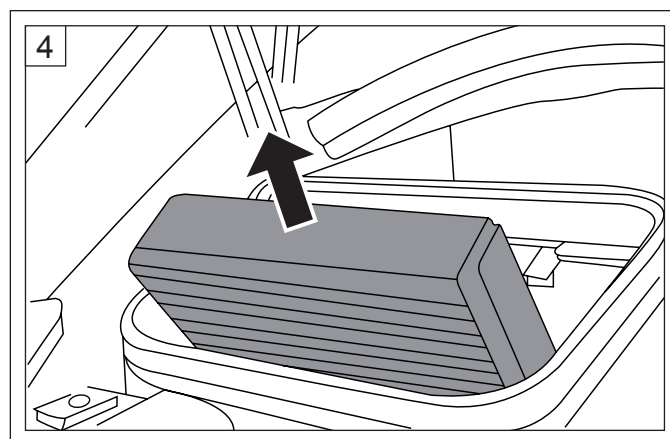

Fitting instructions

Dodge Sprinter	06.05 →
Mercedes-Benz	
Sprinter NCV3	06.05 →
Volkswagen	
Crafter LT 3	06.05 →

The Perfect Change.

80000616 / 80000614

CC1233 / CP1233

MC 677 / MP 177

micronAir