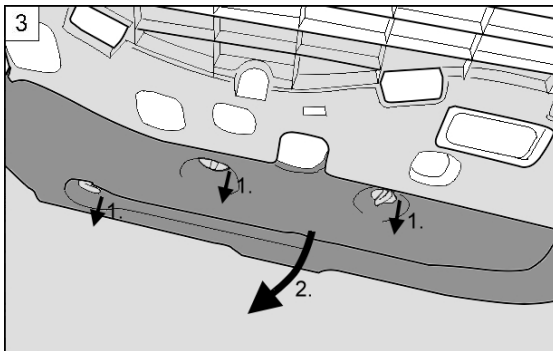

Fitting instructions

CORTECO

80000879
80000880

The Perfect Change.

Audi A5
Audi A4
Audi Q5

07 →
11.07 →
11.08 →

10-20 min

Fitting instructions