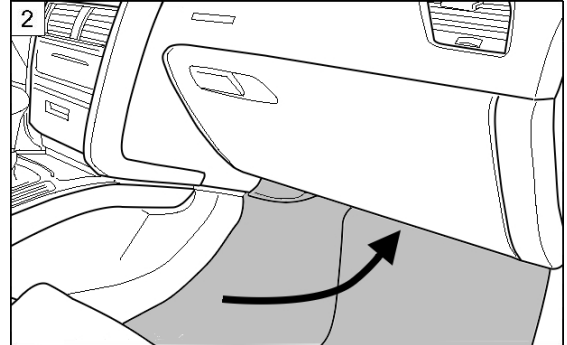

Fitting instructions

CORTECO

80000879
80000880

The Perfect Change.

Audi A5
Audi A4
Audi Q5

07 →
11.07 →
11.08 →

10-20 min

Fitting instructions