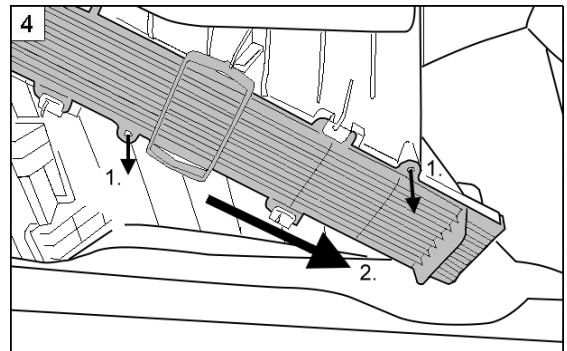

Fitting instructions

CORTECO

80000879
80000880

The Perfect Change.

Audi A5
Audi A4
Audi Q5

07 →
11.07 →
11.08 →

10-20 min

Fitting instructions