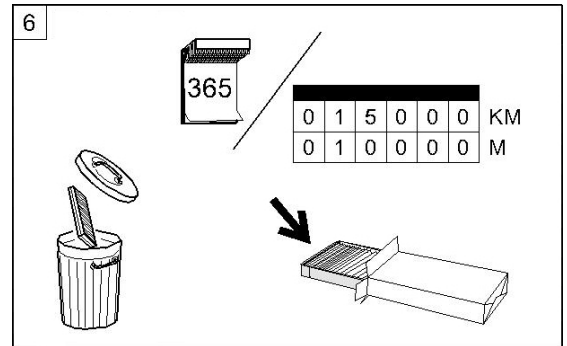

Fitting instructions

CORTECO

80000879
80000880

The Perfect Change.

Audi A5
Audi A4
Audi Q5

07 →
11.07 →
11.08 →

10-20 min

Fitting instructions