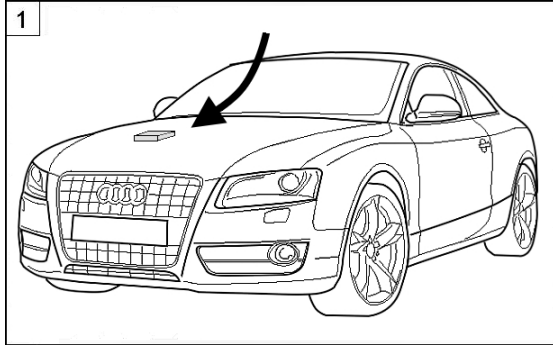

Fitting instructions

CORTECO

80000879
80000880

The Perfect Change.

Audi A5
Audi A4
Audi Q5

07 →
11.07 →
11.08 →

10-20 min

Fitting instructions