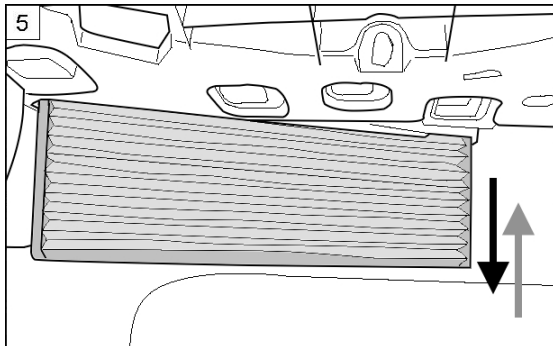

Fitting instructions

CORTECO

80000879
80000880

The Perfect Change.

Audi A5
Audi A4
Audi Q5

07 →
11.07 →
11.08 →

10-20 min

Fitting instructions