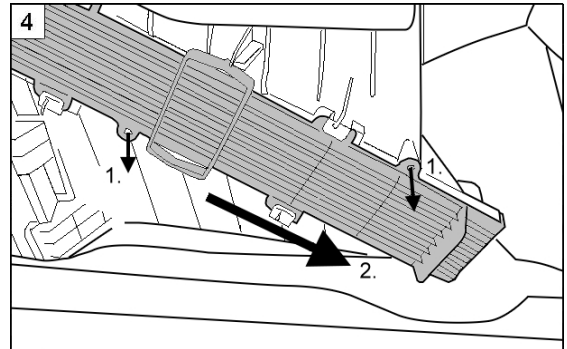

Fitting instructions

CORTECO

80000879
80000880

The Perfect Change.

Audi A5
Audi A4
Audi Q5

07 →
11.07 →
11.08 →

10-20 min

Fitting instructions