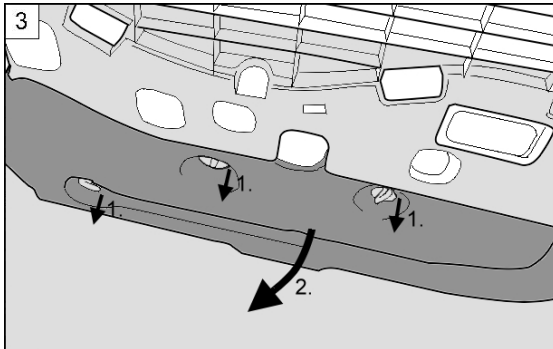

Fitting instructions

CORTECO

80000879
80000880

The Perfect Change.

Audi A5
Audi A4
Audi Q5

07 →
11.07 →
11.08 →

10-20 min

Fitting instructions