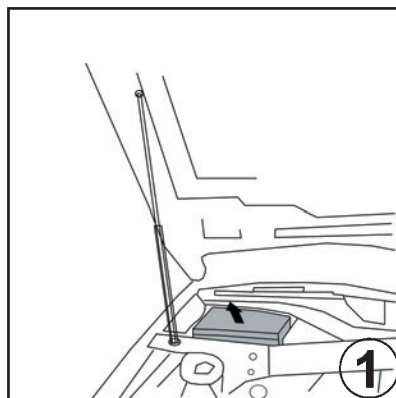

BMW

BMW

micronAir®

- BMW 5er (E60) 07.03 ➔
- BMW 5er Touring (E61) 06.04 ➔
- BMW 6er Coupé (E63) 01.04 ➔
- BMW 6er Cabrio (E64) 04.04 ➔

BMW 5er, 6er

Replacement interval ...

15.000 KM /

10.000 MI

... or after 1 year