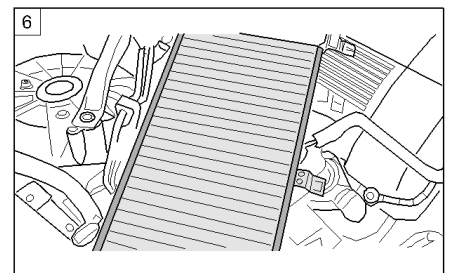

Fitting instructions

CORTECO

**21653063
21653064**

BMW 6er / 6 series (E63 – E64)

01.04 →

BMW 5er / 5 series (E60 – E61)

07.03 →

The Perfect Change.

10-20 min