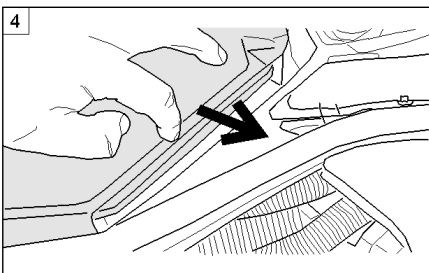

Fitting instructions

CORTECO

**21653063
21653064**

BMW 6er / 6 series (E63 – E64)

01.04 →

BMW 5er / 5 series (E60 – E61)

07.03 →

The Perfect Change.

10-20 min