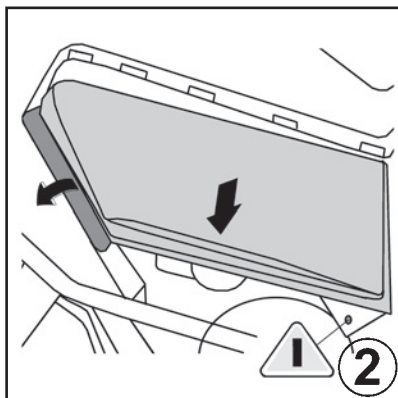

BMW

BMW

micronAir®

- BMW 5er (E60) 07.03 ➔
- BMW 5er Touring (E61) 06.04 ➔
- BMW 6er Coupé (E63) 01.04 ➔
- BMW 6er Cabrio (E64) 04.04 ➔

BMW 5er, 6er

Replacement interval ...

15.000 KM /

10.000 MI

... or after 1 year