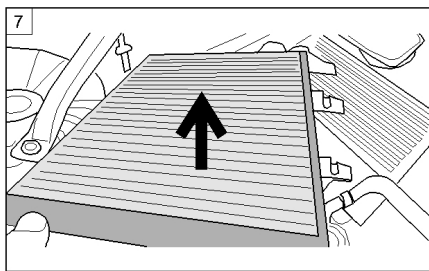

Fitting instructions

CORTECO

**21653063
21653064**

BMW 6er / 6 series (E63 – E64)

01.04 →

BMW 5er / 5 series (E60 – E61)

07.03 →

The Perfect Change.

10-20 min