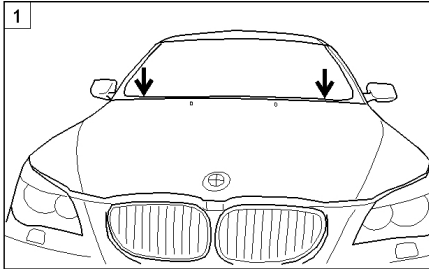

Fitting instructions

CORTECO

**21653063
21653064**

BMW 6er / 6 series (E63 – E64)

01.04 →

BMW 5er / 5 series (E60 – E61)

07.03 →

The Perfect Change.

10-20 min