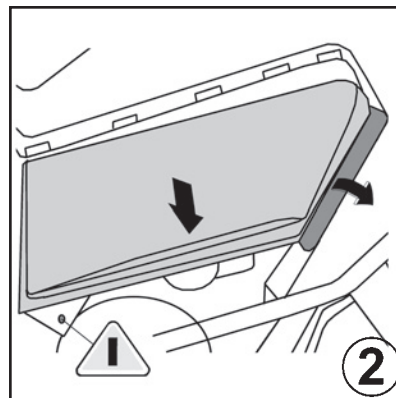

BMW

BMW

micronAir®

- BMW 5er (E60) 07.03 ➔
- BMW 5er Touring (E61) 06.04 ➔
- BMW 6er Coupé (E63) 01.04 ➔
- BMW 6er Cabrio (E64) 04.04 ➔

BMW 5er, 6er

Replacement interval ...

15.000 KM /

10.000 MI

... or after 1 year