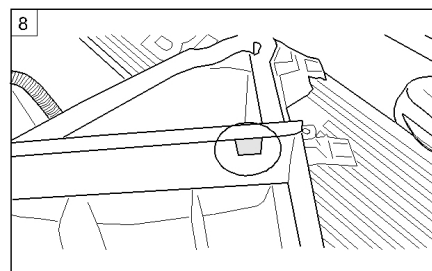

Fitting instructions

CORTECO

**21653063
21653064**

BMW 6er / 6 series (E63 – E64)

01.04 →

BMW 5er / 5 series (E60 – E61)

07.03 →

The Perfect Change.

10-20 min