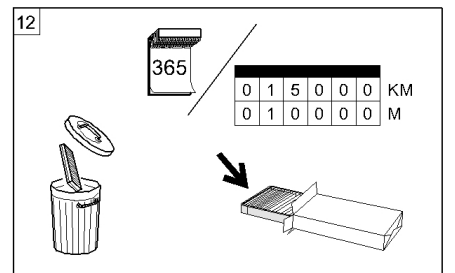

Fitting instructions

CORTECO

**21653063
21653064**

BMW 6er / 6 series (E63 – E64)

01.04 →

BMW 5er / 5 series (E60 – E61)

07.03 →

The Perfect Change.

10-20 min