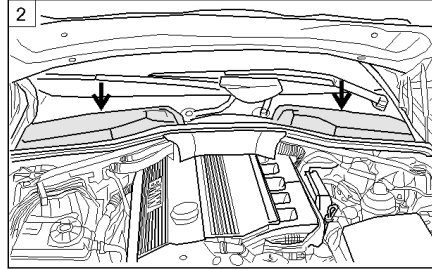

Fitting instructions

CORTECO

**21653063
21653064**

BMW 6er / 6 series (E63 – E64)

01.04 →

BMW 5er / 5 series (E60 – E61)

07.03 →

The Perfect Change.

10-20 min