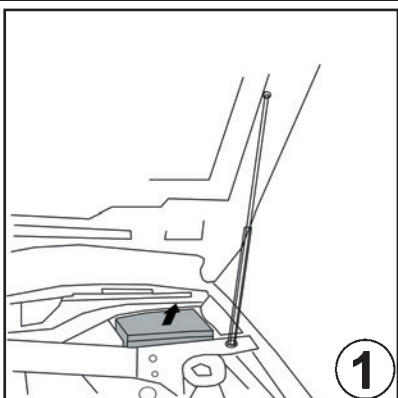

BMW

BMW

micronAir®

- BMW 5er (E60) 07.03 ➔
- BMW 5er Touring (E61) 06.04 ➔
- BMW 6er Coupé (E63) 01.04 ➔
- BMW 6er Cabrio (E64) 04.04 ➔

BMW 5er, 6er

Replacement interval ...

15.000 KM /

10.000 MI

... or after 1 year