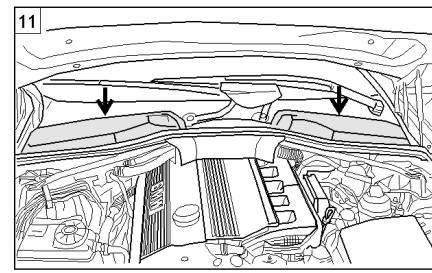

Fitting instructions

CORTECO

**21653063
21653064**

BMW 6er / 6 series (E63 – E64)

01.04 →

BMW 5er / 5 series (E60 – E61)

07.03 →

The Perfect Change.

10-20 min