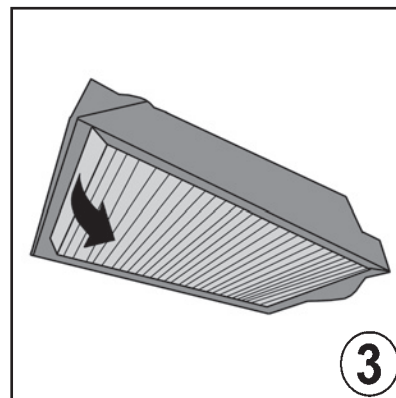

BMW

BMW

micronAir®

- BMW 5er (E60) 07.03 ➔
- BMW 5er Touring (E61) 06.04 ➔
- BMW 6er Coupé (E63) 01.04 ➔
- BMW 6er Cabrio (E64) 04.04 ➔

BMW 5er, 6er

Replacement interval ...

15.000 KM /

10.000 MI

... or after 1 year