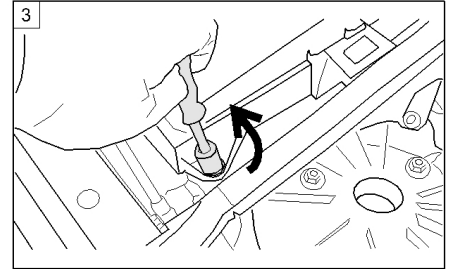

Fitting instructions

CORTECO

**21653063
21653064**

BMW 6er / 6 series (E63 – E64)

01.04 →

BMW 5er / 5 series (E60 – E61)

07.03 →

The Perfect Change.

10-20 min