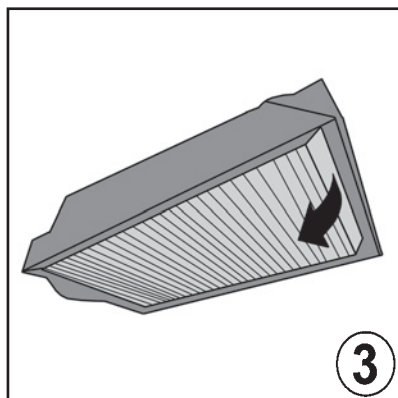

BMW

BMW

micronAir®

- BMW 5er (E60) 07.03 ➔
- BMW 5er Touring (E61) 06.04 ➔
- BMW 6er Coupé (E63) 01.04 ➔
- BMW 6er Cabrio (E64) 04.04 ➔

BMW 5er, 6er

Replacement interval ...

15.000 KM /

10.000 MI

... or after 1 year