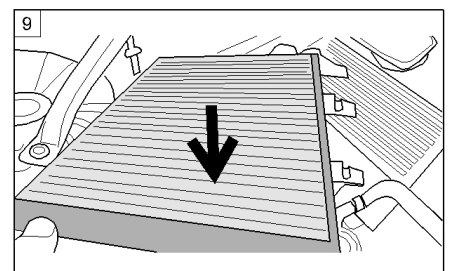

Fitting instructions

CORTECO

**21653063
21653064**

BMW 6er / 6 series (E63 – E64)

01.04 →

BMW 5er / 5 series (E60 – E61)

07.03 →

The Perfect Change.

10-20 min