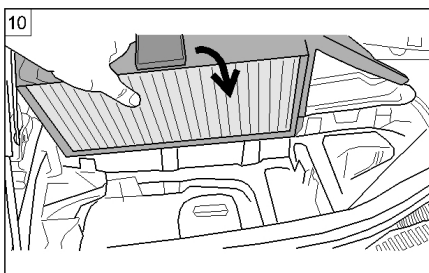

Fitting instructions

CORTECO

**21653063
21653064**

BMW 6er / 6 series (E63 – E64)

01.04 →

BMW 5er / 5 series (E60 – E61)

07.03 →

The Perfect Change.

10-20 min