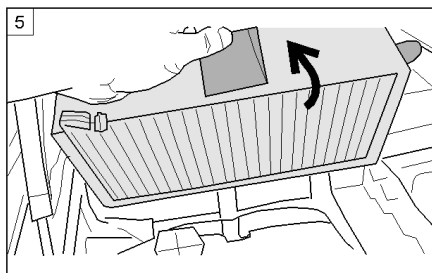

Fitting instructions

CORTECO

**21653063
21653064**

BMW 6er / 6 series (E63 – E64)

01.04 →

BMW 5er / 5 series (E60 – E61)

07.03 →

The Perfect Change.

10-20 min