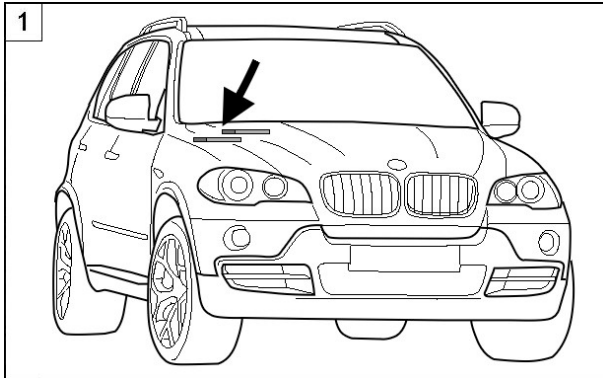

The Perfect Change.

< 10min