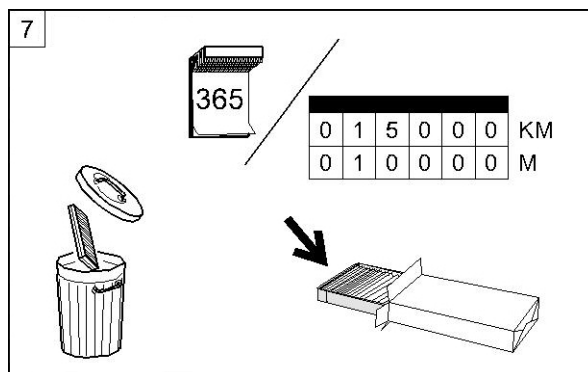

The Perfect Change.

< 10min