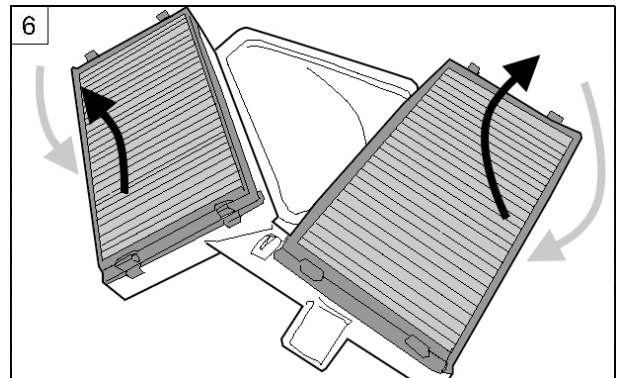

The Perfect Change.

< 10min