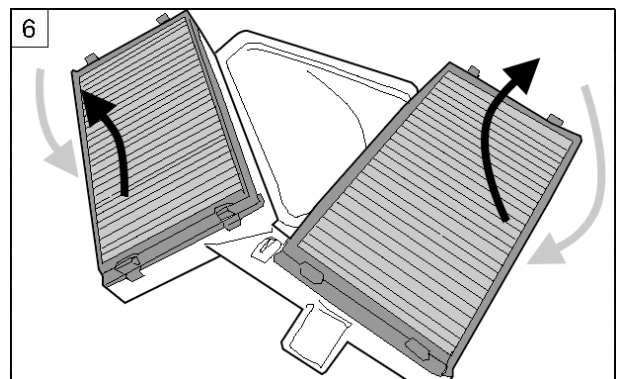

BMW X5 (E70)

03.07 →

BMW X6 (E71)

05.08 →

The Perfect Change.

< 10min