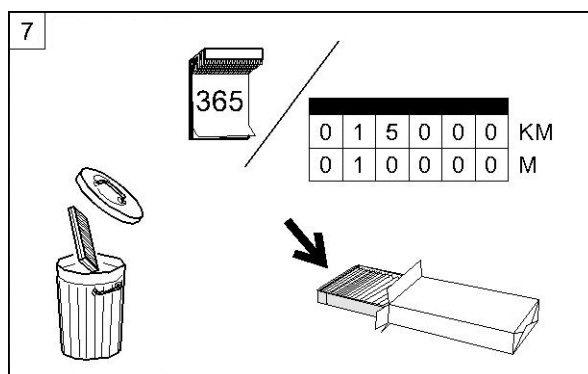

BMW X5 (E70)

03.07 →

BMW X6 (E71)

05.08 →

The Perfect Change.

< 10min