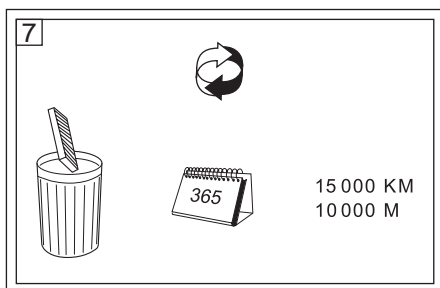

Fitting instructions

Audi A8 03→

The Perfect Change.

21652898 / 80000343

CC1191 / CP1191

MC 856

The Perfect Change.

10-20 min