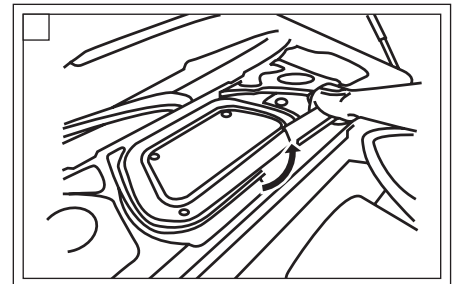

Fitting instructions

Audi A8 03→

The Perfect Change.

21652898 / 80000343

CC1191 / CP1191

MC 856

The Perfect Change.

10-20 min