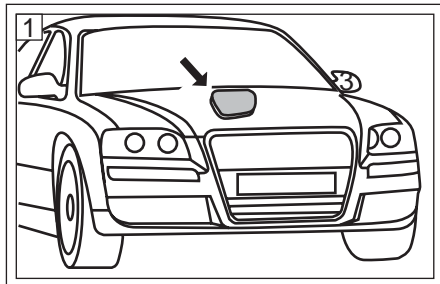

Fitting instructions

Audi A8 03→

The Perfect Change.

21652898 / 80000343

CC1191 / CP1191

MC 856

The Perfect Change.

10-20 min