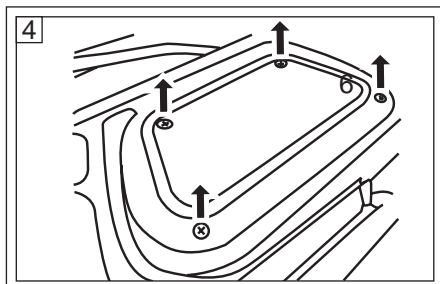

Fitting instructions

Audi A8 03→

The Perfect Change.

21652898 / 80000343

CC1191 / CP1191

MC 856

The Perfect Change.

10-20 min