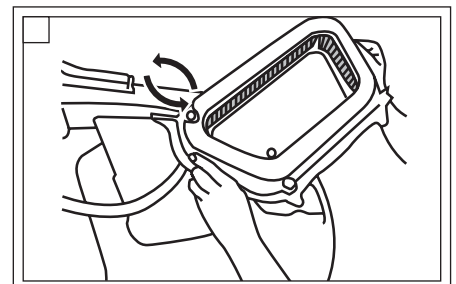

Fitting instructions

Audi A8 03→

The Perfect Change.

21652898 / 80000343

CC1191 / CP1191

MC 856

The Perfect Change.

10-20 min