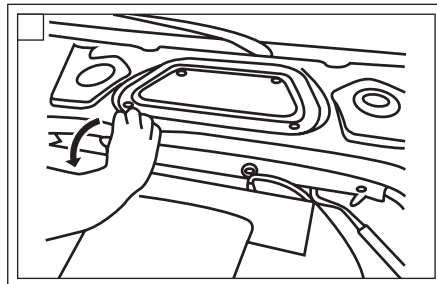

Fitting instructions

Audi A8 03→

The Perfect Change.

21652898 / 80000343

CC1191 / CP1191

MC 856

The Perfect Change.

10-20 min