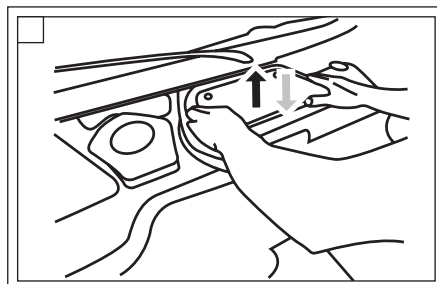

Fitting instructions

Audi A8 03→

The Perfect Change.

21652898 / 80000343

CC1191 / CP1191

MC 856

The Perfect Change.

10-20 min