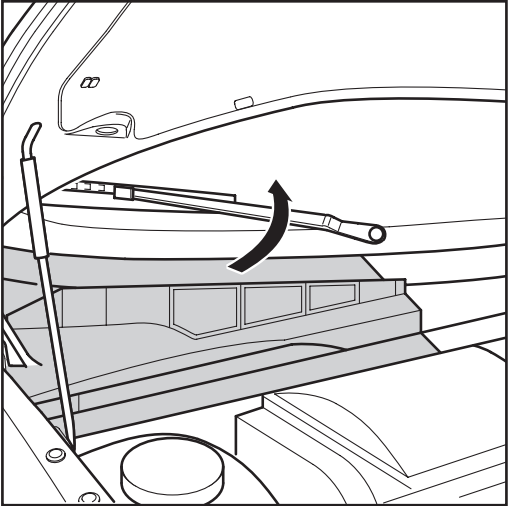

2. Audi A4 _____

3. Audi 80 _____

1. VW Passat _____

2. VW Passat _____

3. VW Passat

Replacement interval 15.000km/10.000miles or

Assembly is the reverse order of operation