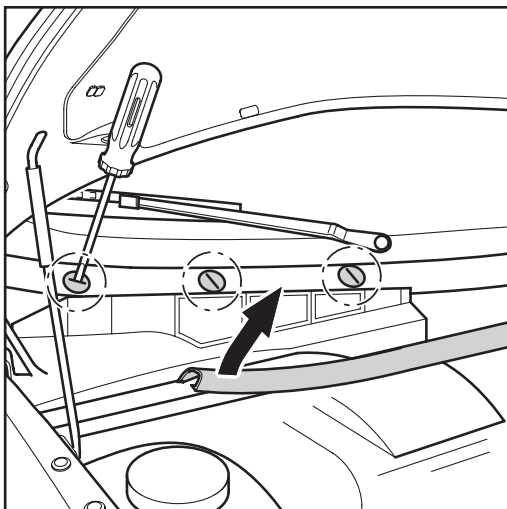

1. Audi 80 _____

1. Audi A4 _____