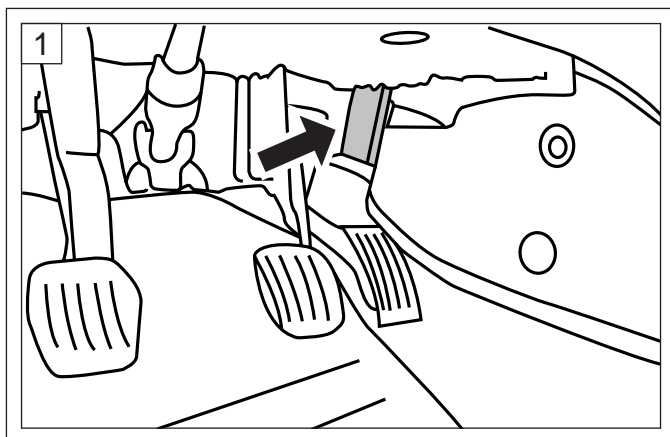

Fitting instructions

Ford Focus II	04 →
Volvo C70 II Cabrio	05 →
Volvo S40	04 →
Volvo V50	04.04 →

The Perfect Change.

80000062 / 80000061

CC1153 / CP1153

MC 681 / MP 181