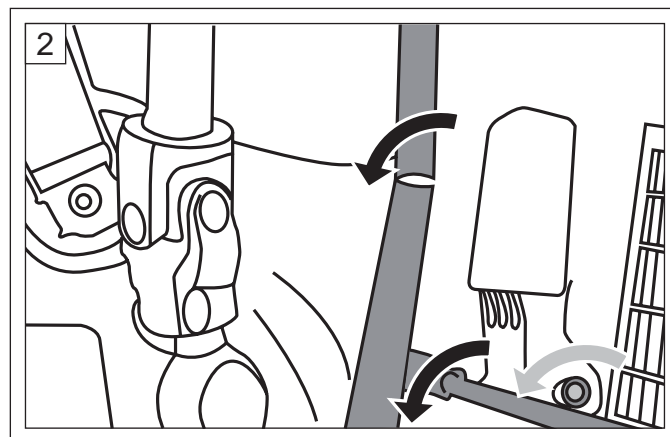

Fitting instructions

Ford Focus II	04 →
Volvo C70 II Cabrio	05 →
Volvo S40	04 →
Volvo V50	04.04 →

The Perfect Change.

80000062 / 80000061

CC1153 / CP1153

MC 681 / MP 181