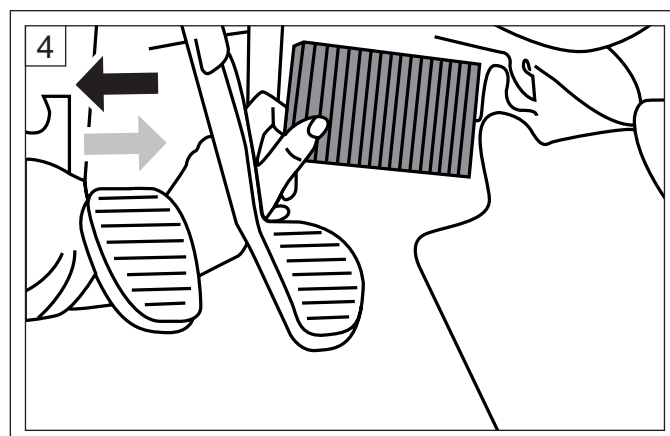

Fitting instructions

Ford Focus II	04 →
Volvo C70 II Cabrio	05 →
Volvo S40	04 →
Volvo V50	04.04 →

The Perfect Change.

80000062 / 80000061

CC1153 / CP1153

MC 681 / MP 181