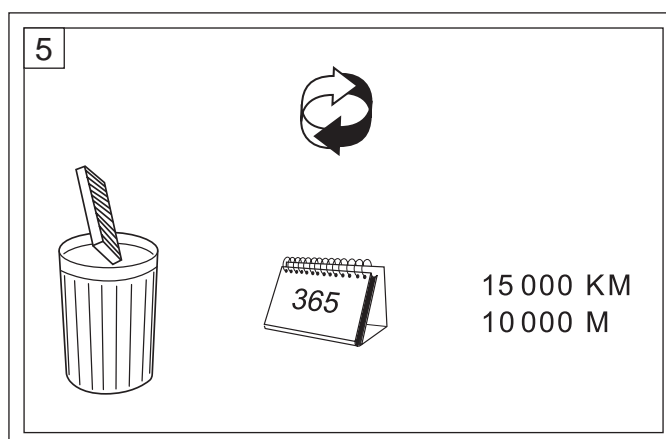

Fitting instructions

Ford Focus II	04 →
Volvo C70 II Cabrio	05 →
Volvo S40	04 →
Volvo V50	04.04 →

The Perfect Change.

80000062 / 80000061

CC1153 / CP1153

MC 681 / MP 181