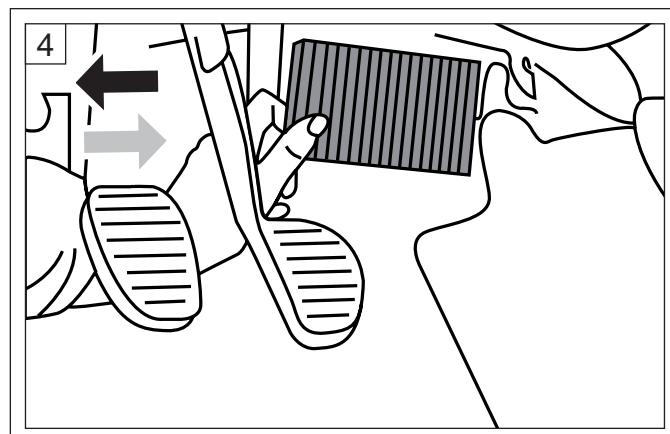

Fitting instructions

Ford Focus II	04→
Volvo C70 II Cabrio	05→
Volvo S40	04→
Volvo V50	04.04→

The Perfect Change.

80000062 / 80000061

CC1153 / CP1153

MC 645/681 / MP 145/181