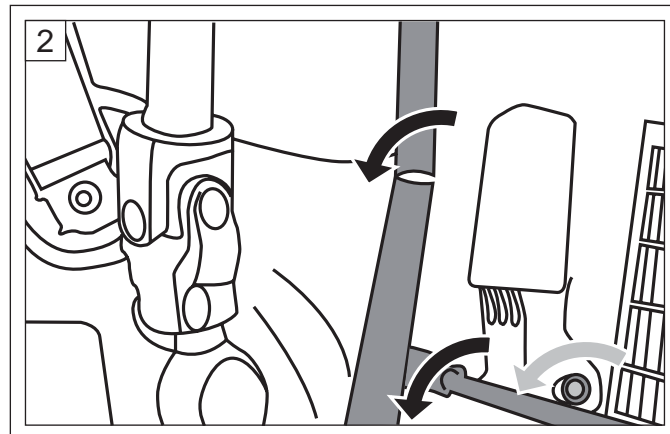

Fitting instructions

Ford Focus II	04→
Volvo C70 II Cabrio	05→
Volvo S40	04→
Volvo V50	04.04→

The Perfect Change.

80000062 / 80000061

CC1153 / CP1153

MC 645/681 / MP 145/181