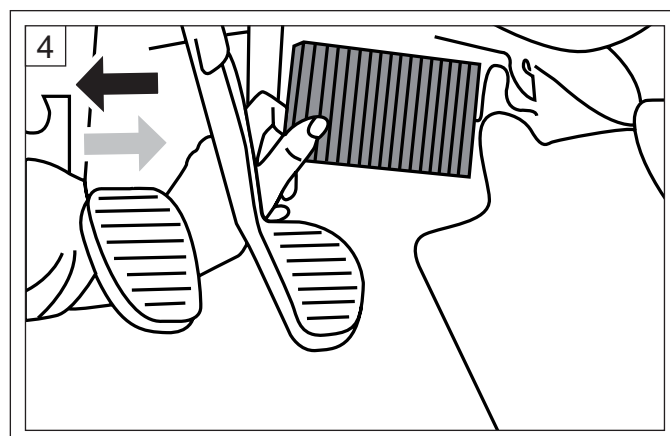

Fitting instructions

Ford Focus II	04→
Volvo C70 II Cabrio	05→
Volvo S40	04→
Volvo V50	04.04→

The Perfect Change.

80000062 / 80000061

CC1153 / CP1153

MC 681 / MP 181