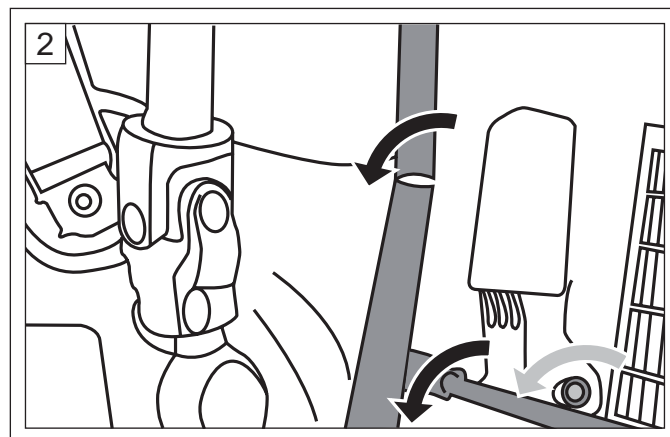

Fitting instructions

Ford Focus II	04→
Volvo C70 II Cabrio	05→
Volvo S40	04→
Volvo V50	04.04→

The Perfect Change.

80000062 / 80000061

CC1153 / CP1153

MC 681 / MP 181