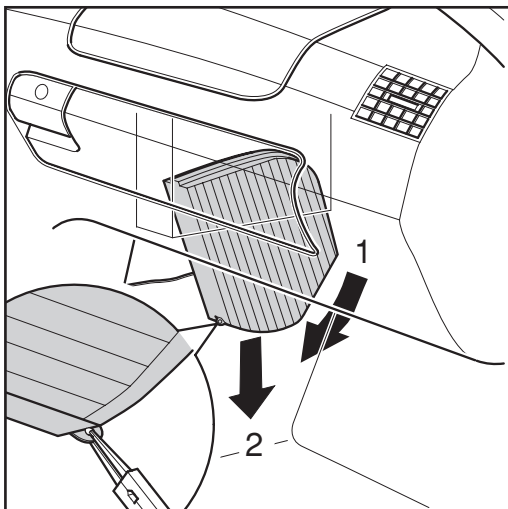

3.

Replacement interval 15.000km/10.000miles or
after 12 months

Assembly is the reverse order of operation