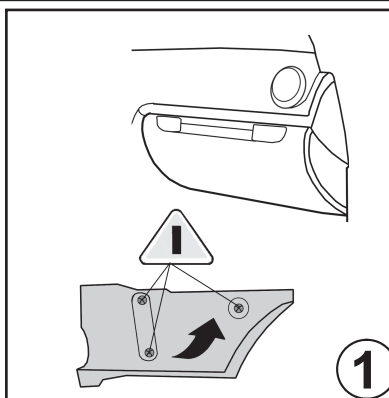

Replacement interval ...

15.000 KM /

10.000 MI

... or after 1 year

Audi A3	11.02 →
Seat Altea	06.04 →
Seat Toledo	05.03 →
Skoda Oktavia	06.04 →
VW Caddy	03.04 →
VW Golf V	10.03 →
VW Passat	01.03 →
VW Touran	02.03 →

21653008 / CC1129 / MC 613

21653024 / CP1129 / MP 113

Fitting instructions

Cabin air filter