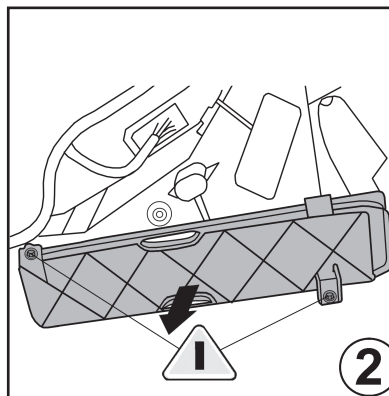

Replacement interval ...

15.000 KM /

10.000 MI

... or after 1 year

Audi A3	11.02 →
Seat Altea	06.04 →
Seat Toledo	05.03 →
Skoda Oktavia	06.04 →
VW Caddy	03.04 →
VW Golf V	10.03 →
VW Passat	01.03 →
VW Touran	02.03 →

21653008 / CC1129 / MC 613

21653024 / CP1129 / MP 113

Fitting instructions

Cabin air filter