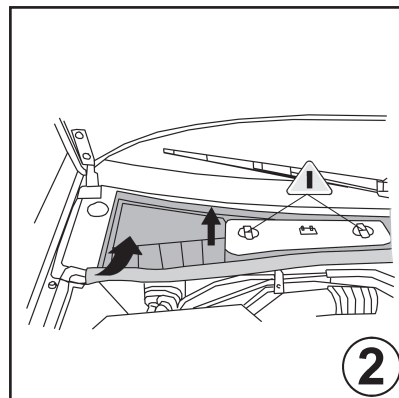

21653008 / CC1129 / MC 613

21653024 / CP1129 / MP 113

Fitting instructions

Cabin air filter

Passat

Caddy, Touran