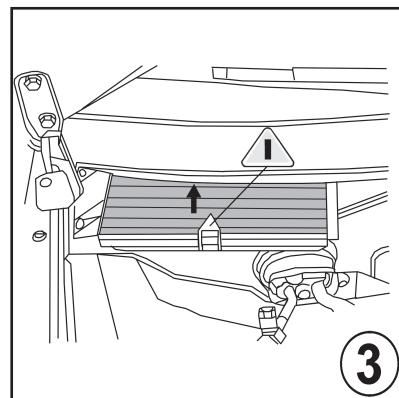

21653008 / CC1129 / MC 613

21653024 / CP1129 / MP 113

Fitting instructions

Cabin air filter

Passat

Caddy, Touran