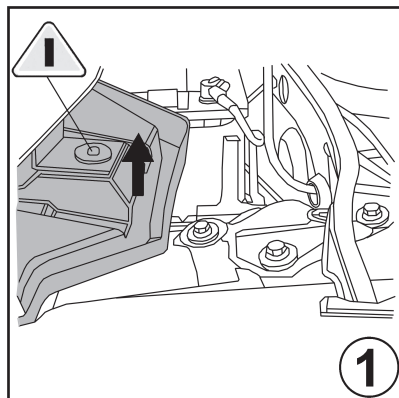

21653008 / CC1129 / MC 613

21653024 / CP1129 / MP 113

Fitting instructions

Cabin air filter

Passat

Caddy, Touran