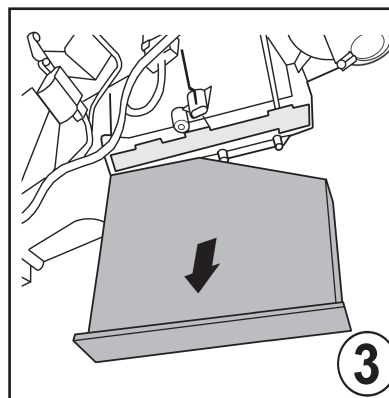

Replacement interval ...

15.000 KM /

10.000 MI

... or after 1 year

Audi A3	11.02 →
Seat Altea	06.04 →
Seat Toledo	05.03 →
Skoda Oktavia	06.04 →
VW Caddy	03.04 →
VW Golf V	10.03 →
VW Passat	01.03 →
VW Touran	02.03 →

21653008 / CC1129 / MC 613

21653024 / CP1129 / MP 113

Fitting instructions

Cabin air filter