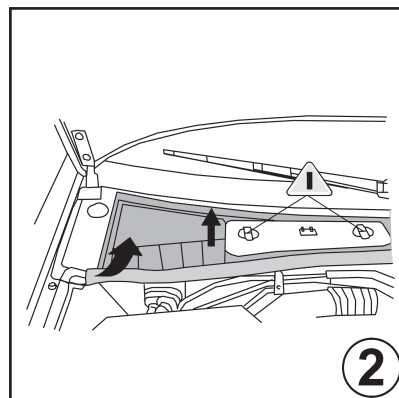

21653008 / CC1129 / MC 613

21653024 / CP1129 / MP 113

Fitting instructions

Cabin air filter

Passat

Caddy, Touran