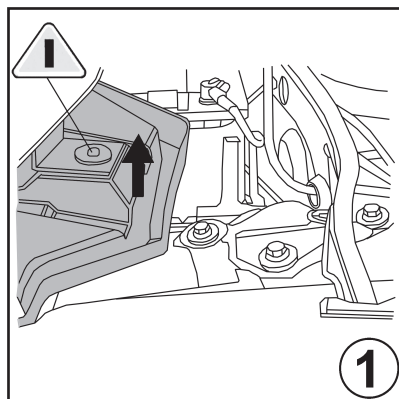

21653008 / CC1129 / MC 613

21653024 / CP1129 / MP 113

Fitting instructions

Cabin air filter

Passat

Caddy, Touran