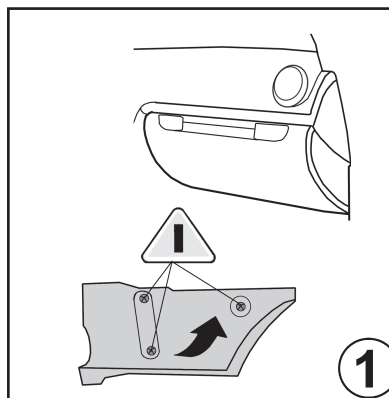

Replacement interval ...

15.000 KM /

10.000 MI

... or after 1 year

Audi A3	11.02 →
Seat Altea	06.04 →
Seat Toledo	05.03 →
Skoda Oktavia	06.04 →
VW Caddy	03.04 →
VW Golf V	10.03 →
VW Passat	01.03 →
VW Touran	02.03 →

21653008 / CC1129 / MC 613

21653024 / CP1129 / MP 113

Fitting instructions

Cabin air filter