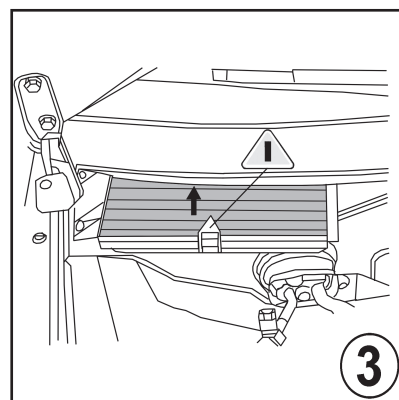

21653008 / CC1129 / MC 613

21653024 / CP1129 / MP 113

Fitting instructions

Cabin air filter

Passat

Caddy, Touran