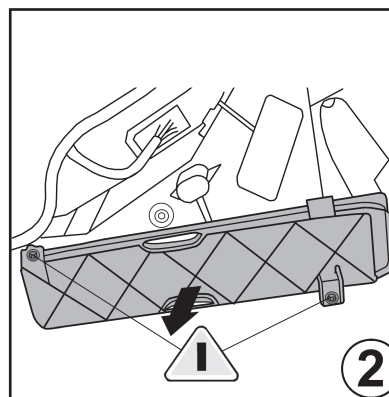

Replacement interval ...

15.000 KM /

10.000 MI

... or after 1 year

Audi A3	11.02 →
Seat Altea	06.04 →
Seat Toledo	05.03 →
Skoda Oktavia	06.04 →
VW Caddy	03.04 →
VW Golf V	10.03 →
VW Passat	01.03 →
VW Touran	02.03 →

21653008 / CC1129 / MC 613

21653024 / CP1129 / MP 113

Fitting instructions

Cabin air filter