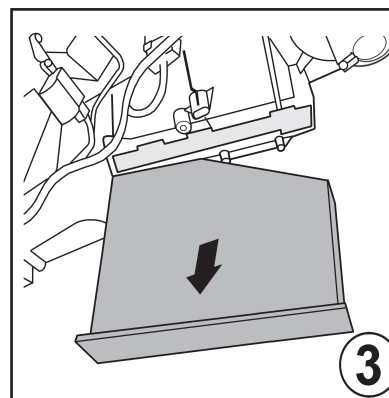

Replacement interval ...

15.000 KM /

10.000 MI

... or after 1 year

Audi A3	11.02 →
Seat Altea	06.04 →
Seat Toledo	05.03 →
Skoda Oktavia	06.04 →
VW Caddy	03.04 →
VW Golf V	10.03 →
VW Passat	01.03 →
VW Touran	02.03 →

21653008 / CC1129 / MC 613

21653024 / CP1129 / MP 113

Fitting instructions

Cabin air filter