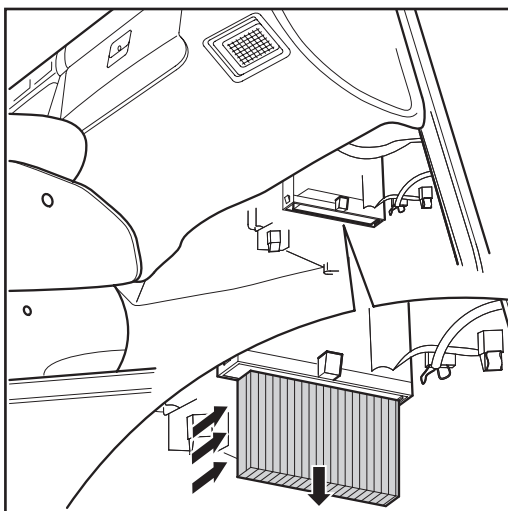

Replacement interval 15.000km/10.000miles or
after 12 months

Assembly is the reverse order of operation