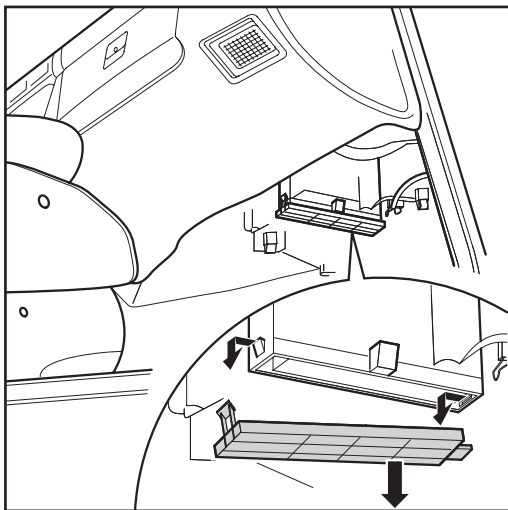

3.

4.

Replacement interval 15.000km/10.000miles or
after 12 months

Assembly is the reverse order of operation