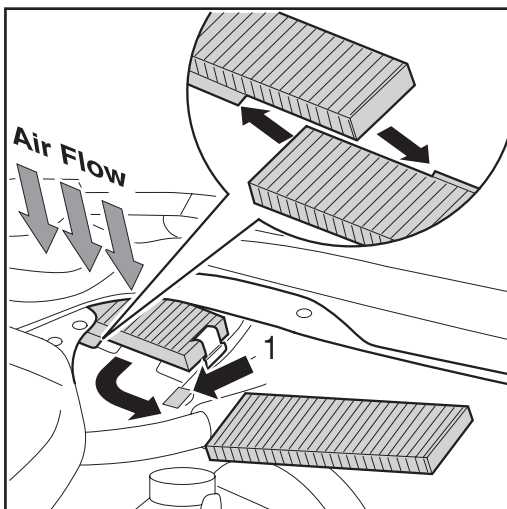

Replacement interval 15.000km/10.000miles or after 12 months

Assembly is the reverse order of operation

Shop for other replacement A/C & heating parts on our website.