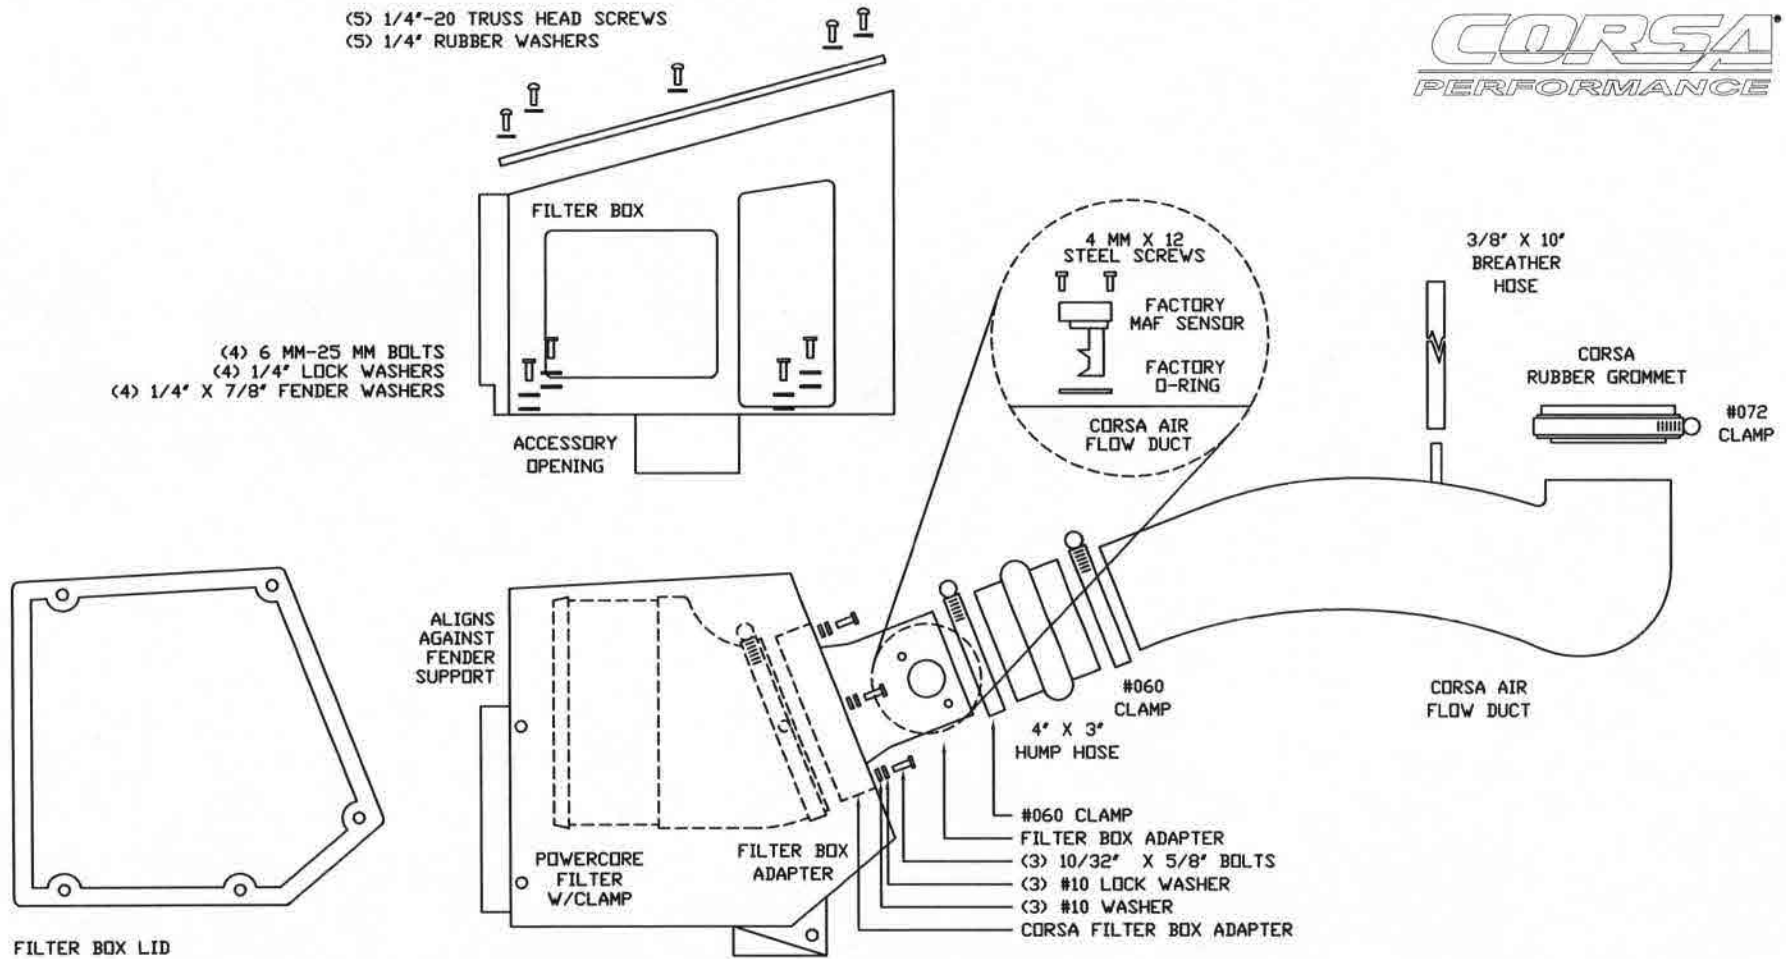

44906 PARTS LIST					
1	CORSA FILTER BOX	1	4" X 3" HUMP HOSE	1	CORSA RUBBER GROMMET
1	CORSA FILTER BOX LID	2	#060 CLAMPS	1	3/8" X 10" BREATHER HOSE
1	CORSA FILTER BOX ADAPTER	1	#072 CLAMP	2	4 MM X 12 SS SCREWS
1	CORSA AIR FLOW DUCT	4	6 MM-25 BOLTS	3	#10 LOCK WASHERS
1	RAM FILTER W/CLAMP	3	10/32" X 5/8" BOLTS	3	#10 WASHERS
5	1/4"-20 TRUSS HEAD SCREWS	4	1/4" X 7/8" FENDER WASHERS		
5	1/4" RUBBER WASHERS	4	1/4" LOCK WASHERS		

CORSA
PERFORMANCE

NOTE: MUST REMOVE NEGATIVE BATTERY CABLE