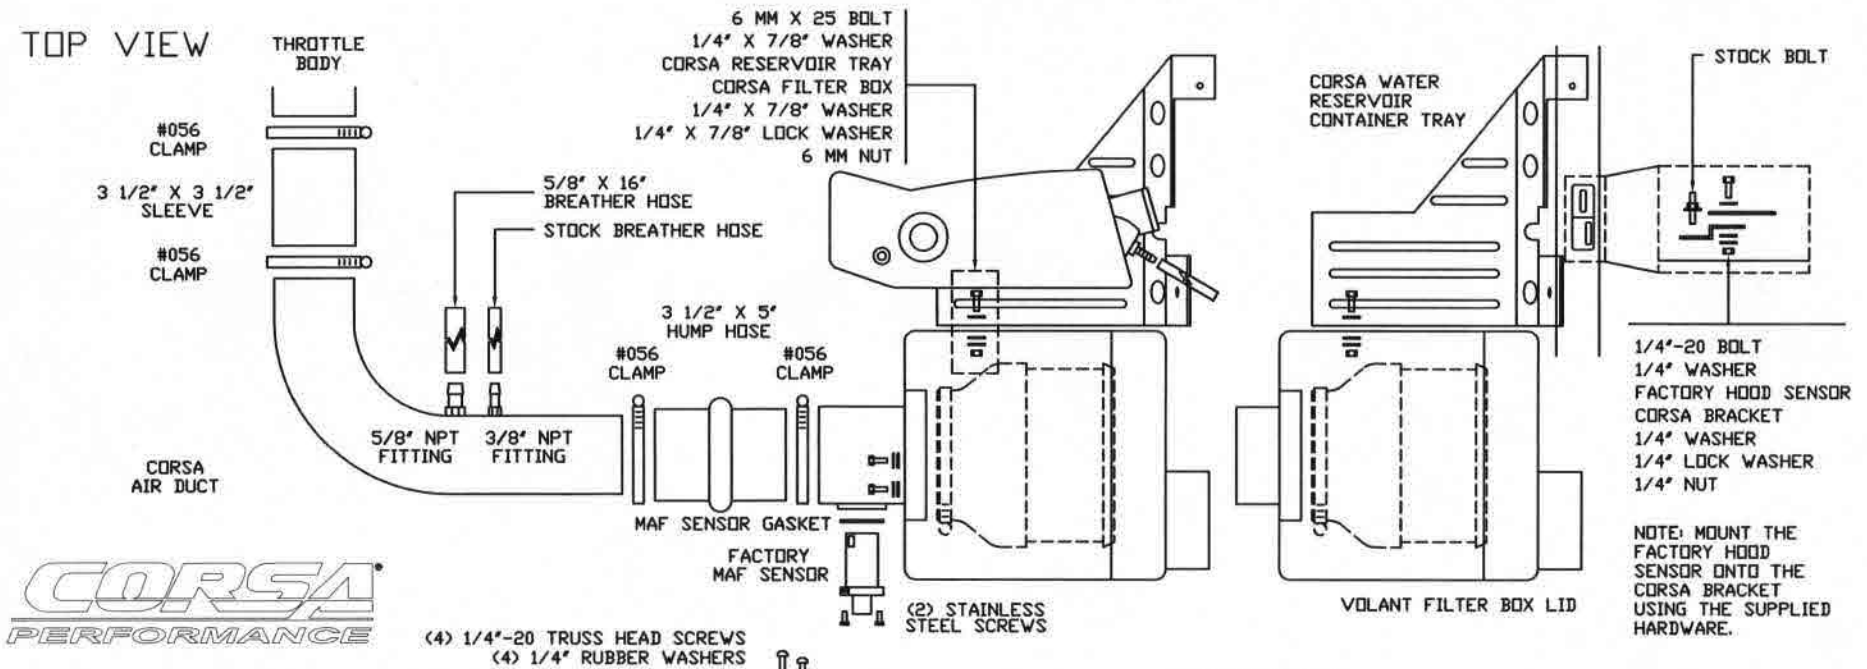

1	CORSA FILTER BOX	3	1/4"-20 BOLTS	1	6 MM NUT
1	CORSA FILTER BOX LID	2	3/8" BOLTS	2	4 MM X 10 SCREWS
1	CORSA AIR DUCT	1	6 MM X 25 BOLT	1	3/8" GROMMET
1	CORSA FILTER BOX ADAPTER	1	6 MM X 30 BOLT	1	19754 GASKET
1	POWERCORE FILTER W/CLAMP	4	1/4" WASHERS	1	3/8" NPT FITTING
1	COOLANT RESERVOIR BOTTLE	3	1/4" X 7/8" WASHERS	1	5/8" NPT FITTING
1	COOLANT TRAY	2	3/8" WASHERS	4	1/4" TRUSS HEAD SCREWS
1	3 1/2" X 5" HUMP HOSE	4	1/4" LOCK WASHERS	4	1/4" RUBBER WASHERS
1	3 1/2" X 3 1/2" SLEEVE	2	3/8" LOCK WASHERS	1	CORSA RESERVOIR TRAY
4	#056 CLAMP	1	1/4"-20 NUT	1	CORSA RESERVOIR BOTTLE

TOP VIEW

CORSA
PERFORMANCE

SIDE VIEW