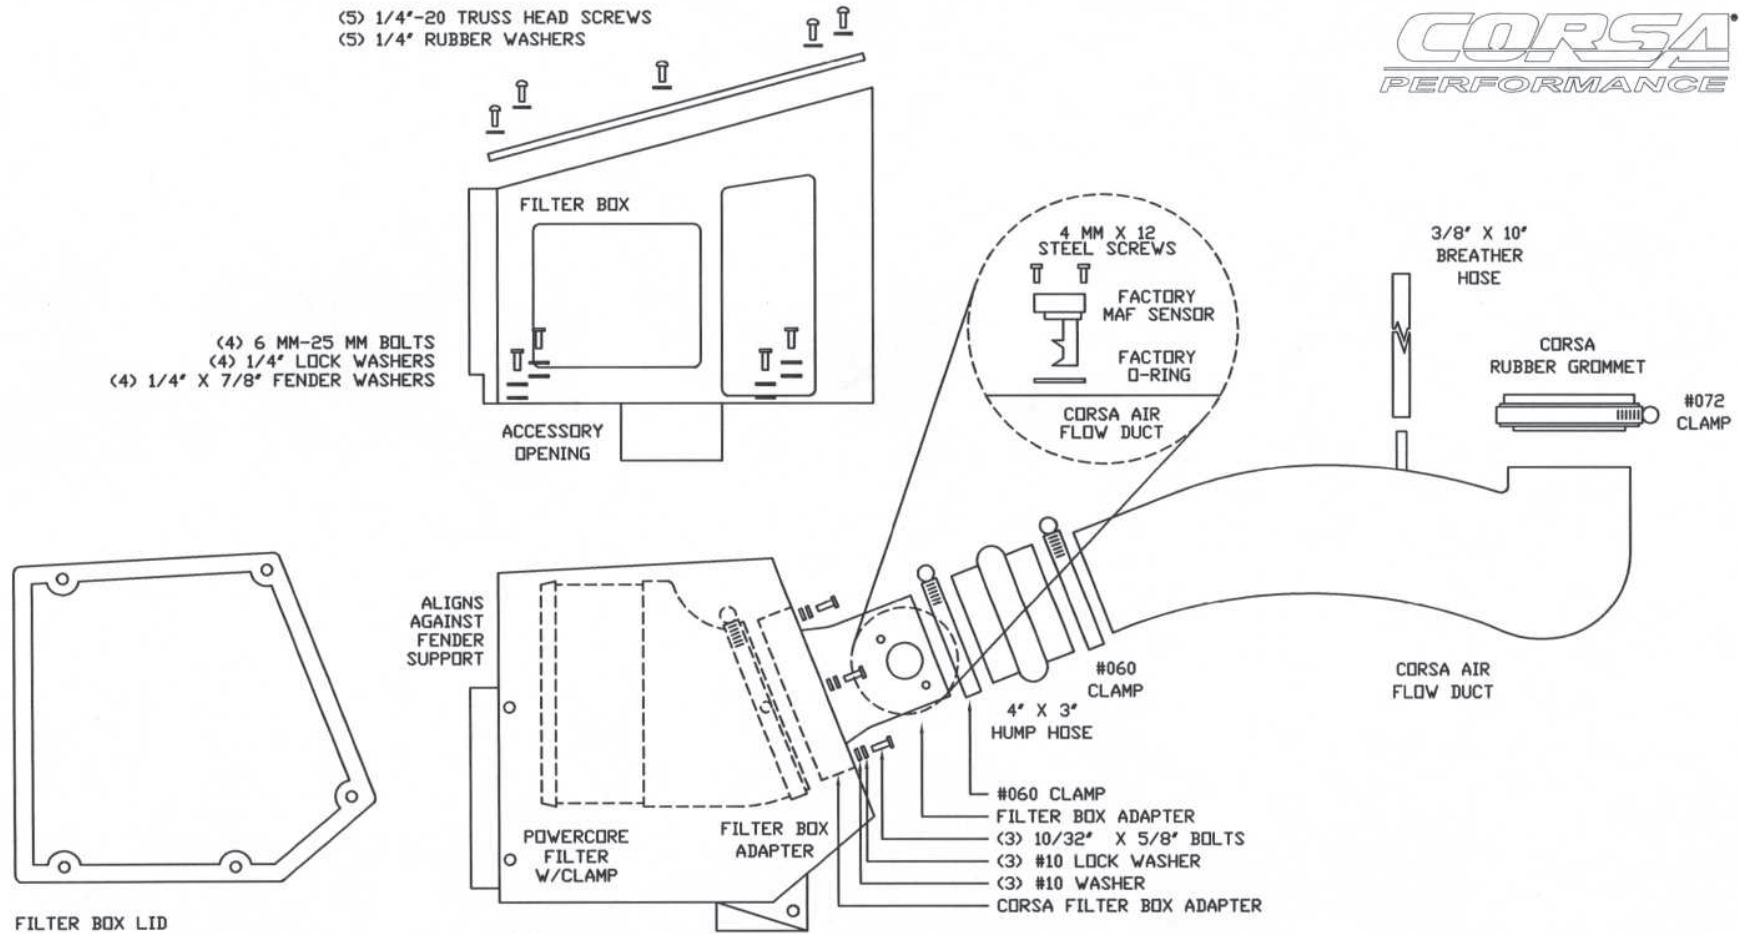

CORSA PERFORMANCE
PART NO.: 44906

44906 PARTS LIST

1	CORSA FILTER BOX	1	4" X 3" HUMP HOSE	1	CORSA RUBBER GROMMET
1	CORSA FILTER BOX LID	2	#060 CLAMPS	1	3/8" X 10" BREATHER HOSE
1	CORSA FILTER BOX ADAPTER	1	#072 CLAMP	2	4 MM X 12 SS SCREWS
1	CORSA AIR FLOW DUCT	4	6 MM-25 BOLTS	3	#10 LOCK WASHERS
1	RAM FILTER W/CLAMP	3	10/32" X 5/8" BOLTS	3	#10 WASHERS
5	1/4"-20 TRUSS HEAD SCREWS	4	1/4" X 7/8" FENDER WASHERS		
5	1/4" RUBBER WASHERS	4	1/4" LOCK WASHERS		

NOTE: MUST REMOVE NEGATIVE BATTERY CABLE