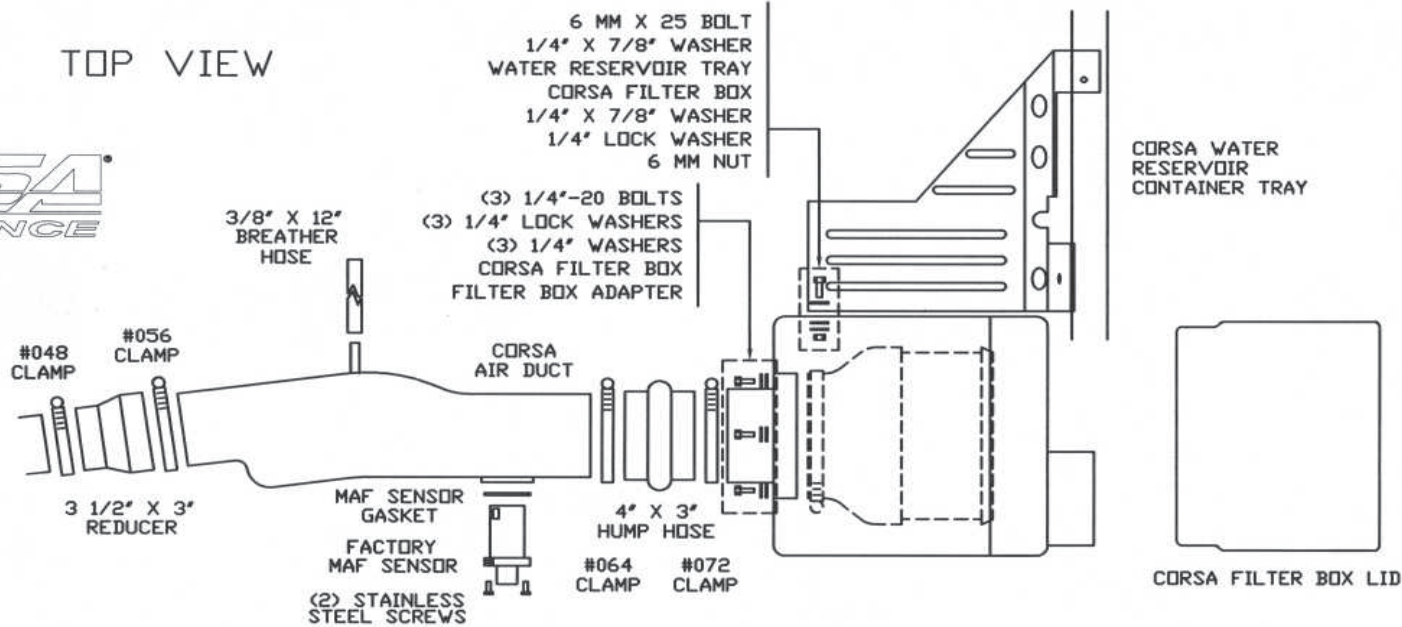

CORSA PERFORMANCE
PART NO.: 44392

1	CORSA FILTER BOX	1	#048 CLAMP	2	1/4" X 7/8" WASHERS
1	CORSA FILTER BOX LID	1	#056 CLAMP	4	1/4" LOCK WASHERS
1	CORSA AIR DUCT	3	#064 CLAMPS	2	3/8" LOCK WASHERS
1	CORSA FILTER BOX ADAPTER	1	#072 CLAMP	1	19754 MAF GASKET
1	POWERCORE FILTER W/CLAMP	1	6 MM X 25 BOLT	2	4 MM X 10 SCREWS
1	COOLANT RESERVOIR BOTTLE	3	1/4"-20 BOLTS	1	3/8" X 12" BREATHER HOSE
1	COOLANT TRAY	3	3/8"-20 BOLTS	4	1/4"-20 TRUSS HEAD SCREWS
1	3 1/2" X 3" REDUCER	1	6 MM NUT	4	1/4" RUBBER WASHERS
1	4" X 3" HUMP HOSE	3	1/4"-20 WASHERS	1	COOLANT BOTTLE FITTING
1	4" X 3" SLEEVE	3	3/8"-20 WASHERS	1	CORSA O-RING

TOP VIEW

SIDE VIEW