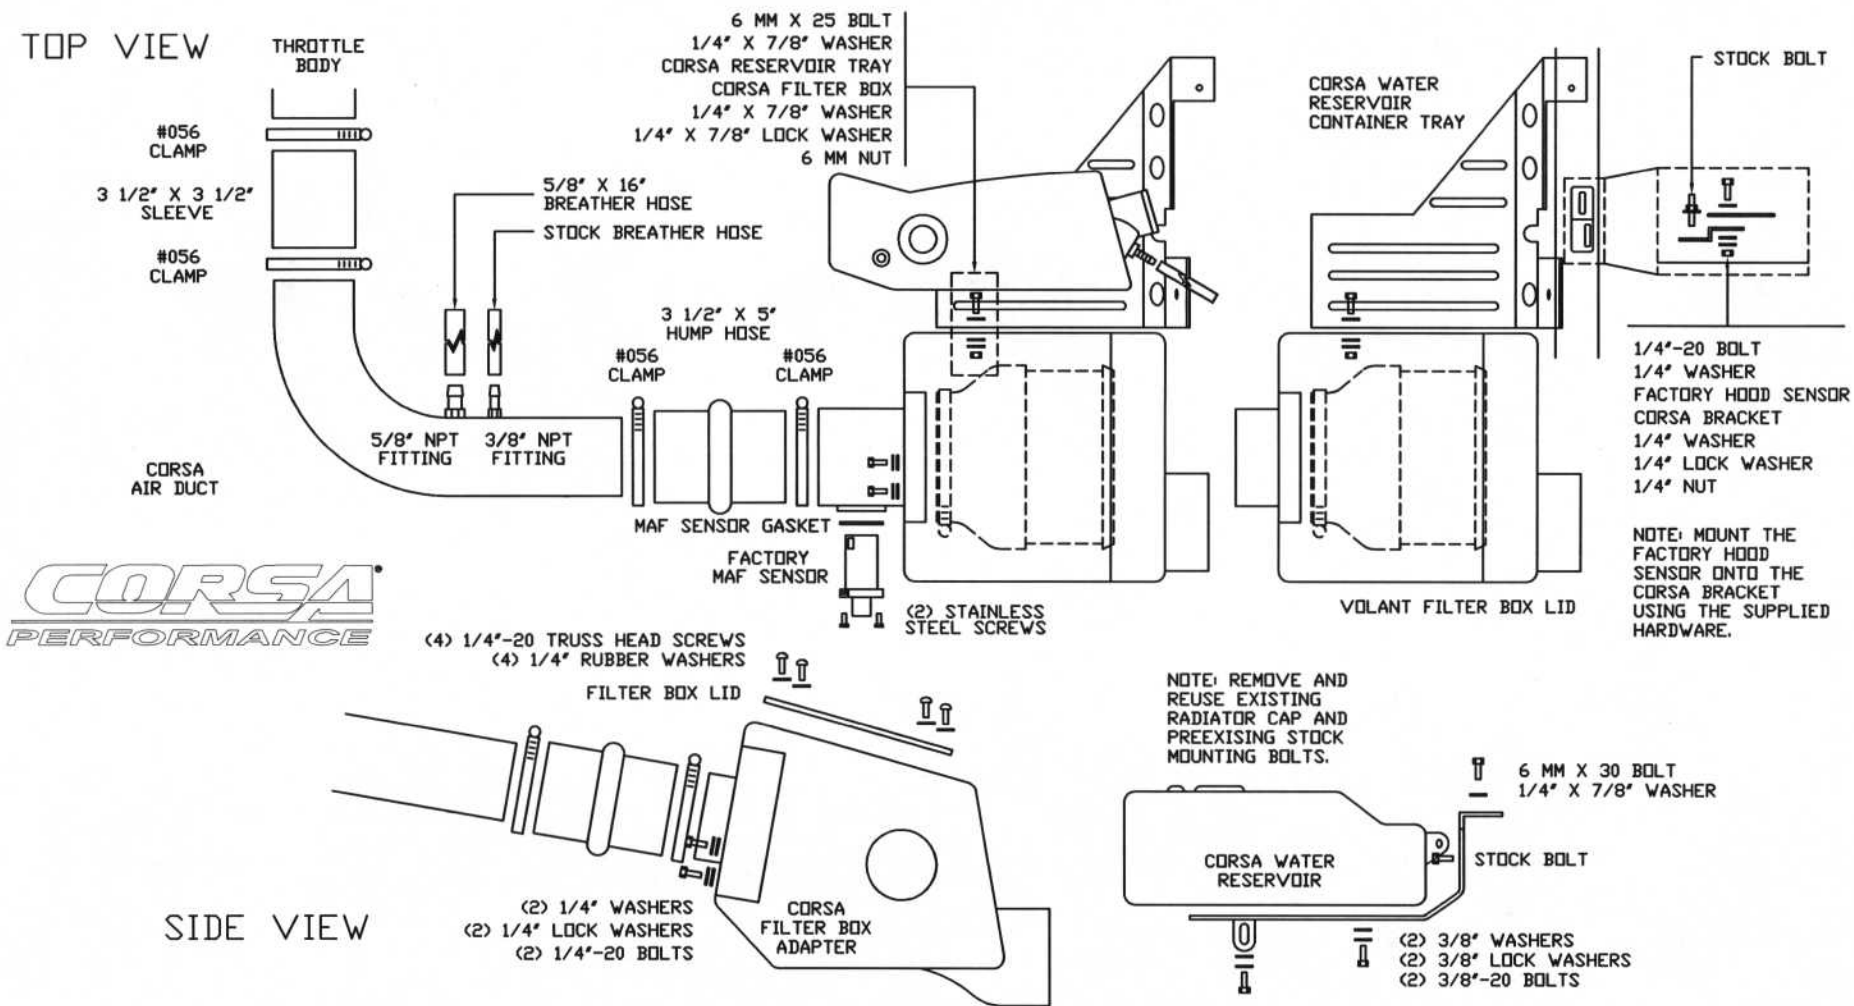

CORSA PERFORMANCE
 PART NO.: 44388
 INSTALLATION INSTRUCTIONS

1	CORSA FILTER BOX	3	1/4"-20 BOLTS	1	6 MM NUT
1	CORSA FILTER BOX LID	2	3/8" BOLTS	2	4 MM X 10 SCREWS
1	CORSA AIR DUCT	1	6 MM X 25 BOLT	1	3/8" GROMMET
1	CORSA FILTER BOX ADAPTER	1	6 MM X 30 BOLT	1	19754 GASKET
1	POWERCORE FILTER W/CLAMP	4	1/4" WASHERS	1	3/8" NPT FITTING
1	COOLANT RESERVOIR BOTTLE	3	1/4" X 7/8" WASHERS	1	5/8" NPT FITTING
1	COOLANT TRAY	2	3/8" WASHERS	4	1/4" TRUSS HEAD SCREWS
1	3 1/2" X 5" HUMP HOSE	4	1/4" LOCK WASHERS	4	1/4" RUBBER WASHERS
1	3 1/2" X 3 1/2" SLEEVE	2	3/8" LOCK WASHERS	1	CORSA RESERVOIR TRAY
4	#056 CLAMP	1	1/4"-20 NUT	1	CORSA RESERVOIR BOTTLE

TOP VIEW

SIDE VIEW