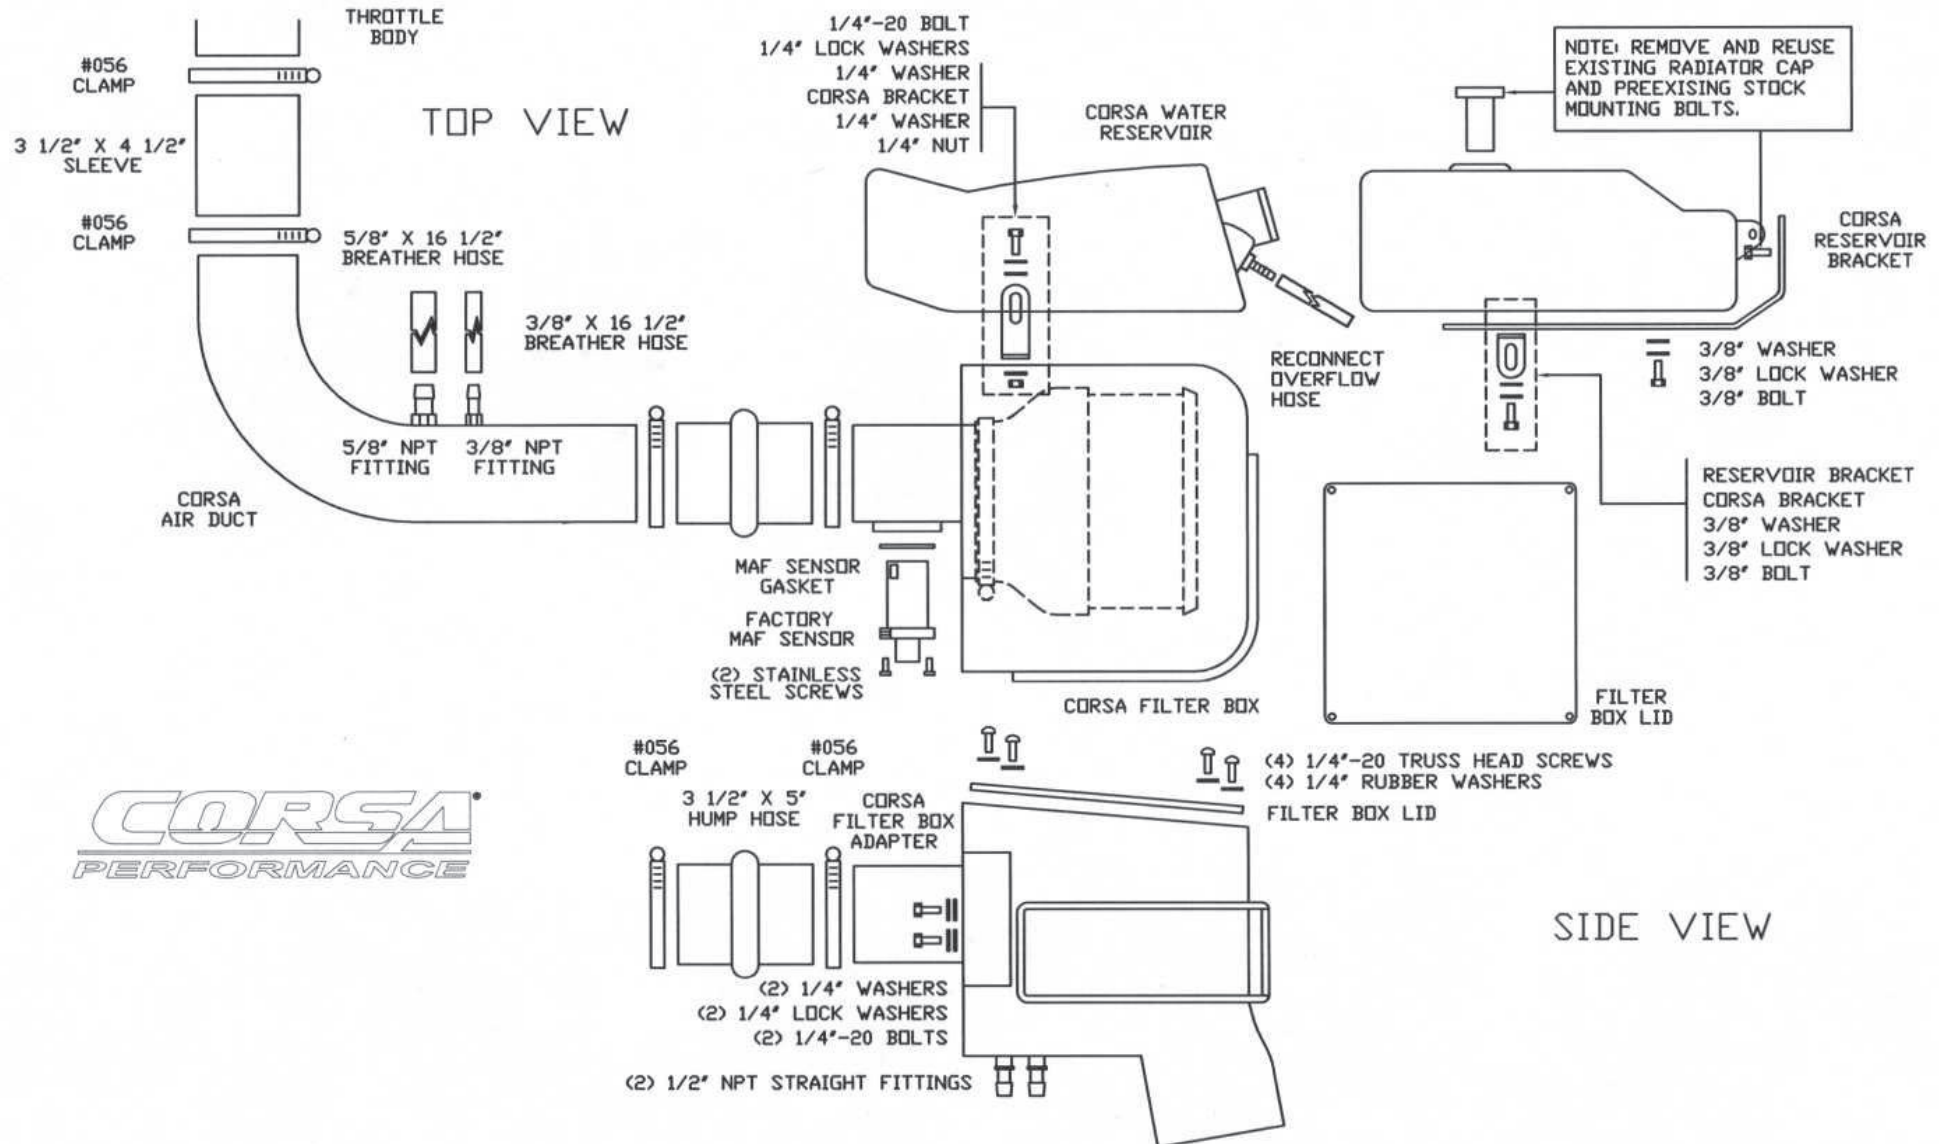

CORSA PERFORMANCE
PART NO.: 44387

1	CORSA FILTER BOX	2	3/8" BOLTS	4	1/4"-20 TRUSS HEAD SCREWS
1	CORSA FILTER BOX LID	4	1/4" WASHERS	4	1/4" RUBBER WASHERS
1	CORSA AIR DUCT	2	3/8" WASHERS	2	STAINLESS STEEL SCREWS
1	CORSA FILTER BOX ADAPTER	3	1/4" LOCK WASHERS	1	MAF SENSOR GASKET
1	POWERCORE FILTER W/CLAMP	2	3/8" LOCK WASHERS	1	CORSA BRACKET
4	#056 CLAMPS	1	1/4" NUT	1	CORSA WATER RESERVOIR
1	3 1/2" X 4 1/2" SLEEVE	2	1/2" NPT STRAIGHT FITTINGS	1	CORSA RESERVOIR BRACKET
1	3 1/2" X 5" HUMP HOSE	1	5/8" NPT STRAIGHT FITTING	1	5/8" X 16 1/2" BREATHER HOSE
3	1/4"-20 BOLTS	1	3/8" NPT STRAIGHT FITTING	1	3/8" X 16 1/2" BREATHER HOSE