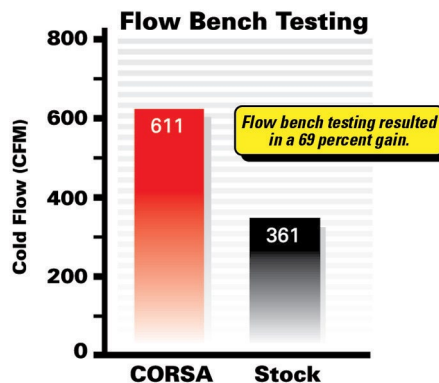

143.5" WB

- 2010-11 (4.8L & 5.3L) SPORT **PN 14925**
- 2010 (6.2L) SPORT **PN 14518**
- 2009 (4.8L & 5.3L) SPORT **PN 14904**
- 2009 (4.8L & 5.3L) TOURING **PN 14905**
- 2007-09 (6.2L) SPORT **PN 14514**
- 2007-09 (6.2L) TOURING **PN 14515**
- 2007-08 SPORT **PN 14259**
- 2007-08 TOURING **PN 14269**

133.9" WB

- 2009+ SPORT **PN 14900**
- 2009+ TOURING **PN 14901**
- 2007-08 SPORT **PN 14267**
- 2007-08 TOURING **PN 14268**

119" WB

- 2009-11 SPORT **PN 14920**
- 2009-11 TOURING **PN 14922**
- 2007-08 SPORT **PN 14258**
- 2007-08 TOURING **PN 14262**