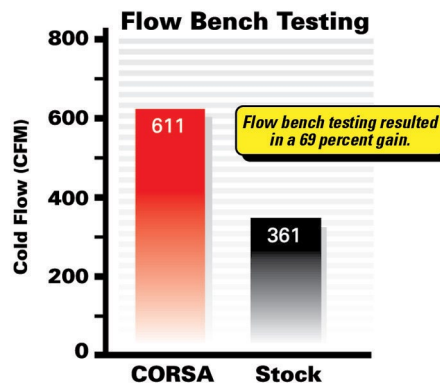

143.5" WB

- 2010-11 (4.8L & 5.3L) SPORT **PN 14925**
- 2010 (6.2L) SPORT **PN 14518**
- 2009 (4.8L & 5.3L) SPORT **PN 14904**
- 2009 (4.8L & 5.3L) TOURING **PN 14905**
- 2007-09 (6.2L) SPORT **PN 14514**
- 2007-09 (6.2L) TOURING **PN 14515**
- 2007-08 SPORT **PN 14259**
- 2007-08 TOURING **PN 14269**

133.9" WB

- 2009+ SPORT **PN 14900**
- 2009+ TOURING **PN 14901**
- 2007-08 SPORT **PN 14267**
- 2007-08 TOURING **PN 14268**

119" WB

- 2009-11 SPORT **PN 14920**
- 2009-11 TOURING **PN 14922**
- 2007-08 SPORT **PN 14258**
- 2007-08 TOURING **PN 14262**