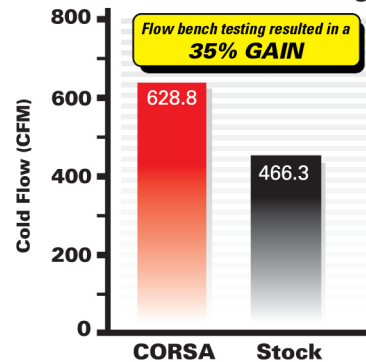

LET IT *Speak* TO YOU.™

RAPTOR EXHAUST SYSTEM FEATURES

- Patented Reflective Sound Cancellation™ (RSC™) Technology eliminates annoying interior drone.
- Up to **35% gain in exhaust flow** vs. stock system.
- Weighs **20 lbs. lighter** than stock.
- 3" straight-through, nonrestrictive design specifically tuned for the Raptor.
- **Premium stainless steel** construction, crafted with pride and precision in Berea, Ohio.
- No welding required; Bolt-on installation.
- Hardware and detailed, full-color installation instructions are included.
- Limited Lifetime Warranty guarantees your exhaust system for as long as you own your truck.

CORSA'S EXCLUSIVE PATENTED REFLECTIVE SOUND CANCELLATION™ TECHNOLOGY

TURN HEADS WITH A BOLD ROAR WHEN ON THE THROTTLE.  
SAVOR THE DRONE-FREE WHISPER WHILE CRUISING.

MADE IN THE USA

Flow Bench Testing

Rely on premium performance exhaust systems by Corsa if you're looking for quality and efficiency.