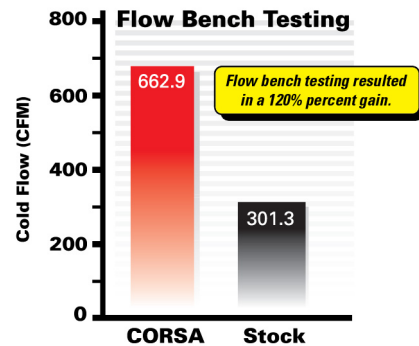

Rely on premium performance exhaust systems by Corsa if you're looking for quality and efficiency.