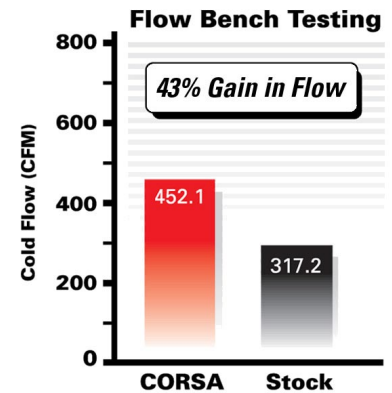

2005-2010

XTREME Dual Rear Exit Axle-Back Exhaust System
with 4.0" Pro-Series Tips, Part Number 14314

Let it Speak to You.

MUSTANG XTREME SYSTEM FEATURES

- Engineered using **patented technology** for a **race inspired, deep and muscular exhaust note** with absolutely **NO interior resonance**.
- Your **Dual Rear Exit** Mustang will turn heads with **Twin 4" Pro-Series tips** polished to a mirror finish and etched with the CORSA logo.
- **Flows 43% better** and is **10 lbs. lighter than stock**.
- Experience the CORSA sound in no time at all with **easybolt-on installation, no welding or cutting needed**. Hardware and detailed, full-color installation instructions are included.
- Designed and manufactured in Berea, Ohio of the finest stainless steel.
- **Limited Lifetime Warranty** guarantees your exhaust system for as long as you own your Mustang.