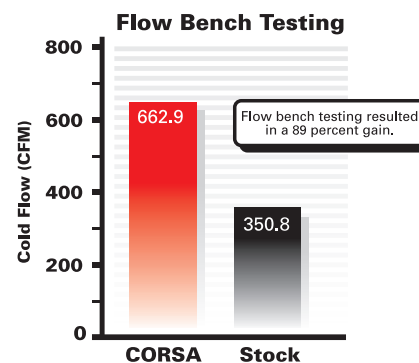

Only CORSA has:
RSC™ Technology
Two Sound Options
& No Interior Resonance

Choose your experience.

RSC™ Sport Exhaust

Delivers an aggressive, powerful sound at full throttle. Remains quiet at idle and cruise. Patented* RSC™ technology eliminates low frequency interior resonance.

RSC™ Touring Exhaust

Conveys a distinctive, strong sound at full throttle. Ease up, and it is quiet at idle and cruise. No interior cabin resonance.

Features

- Straight-through, nonrestrictive design specifically tuned for the Chevrolet SSR, increases exhaust flow.
- Flow bench-tested 89% gain in exhaust flow vs. stock system.
- Premium stainless steel construction, crafted with pride and precision in the USA.
- Patented* CORSA Reflective Sound Cancellation™ technology for superior sound.
- Dual rear exit with single handcrafted Pro-Series 4.0 tips for enhanced vehicle appearance.
- No welding required; Bolt-on installation.
- Includes hardware and illustrated installation guide.
- Limited **LIFETIME WARRANTY** for as long as you own your SSR.
- 50-state emissions legal.
- CORSA Performance exhaust systems are not warranted to meet any specific local, state or federal noise ordinances. Please check applicable laws before installing.