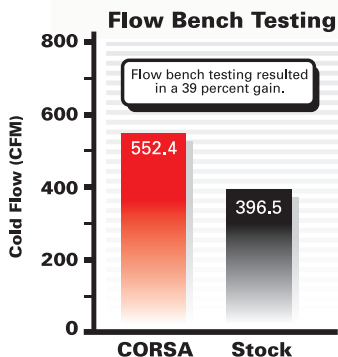

Cadillac Escalade

Full Cat-Back Exhaust Systems

Single Side Exit w/ Twin Pro-Series 4.0" Tips

Escalade 5.3L

RSC™ Sport	2002-06	PN 14231
RSC™ Touring	2002-06	PN 14233

Escalade 6.0 HO

RSC™ Sport	2002-06	PN 14220
RSC™ Touring	2002-06	PN 14221

Escalade EXT 6.0 HO

RSC™ Sport	2002-06	PN 14222
RSC™ Touring	2002-06	PN 14223

Escalade ESV 6.0 HO

RSC™ Sport	2002-06	PN 14222
RSC™ Touring	2002-06	PN 14223

Only CORSA has:
RSC™ Technology
Two Sound Options
& No Interior Resonance

Choose your experience.

RSC™ Sport Exhaust

Delivers an aggressive, powerful sound at full throttle. Remains quiet at idle and cruise. Patented RSC™ technology eliminates low frequency interior resonance.

RSC™ Touring Exhaust

Conveys a distinctive, refined sound at full throttle. Ease up, and it is quiet at idle and cruise. No interior cabin resonance.

The precision engineering, uncompromising quality and flawless fit and finish of the CORSA Performance Exhaust is guaranteed for as long as you own your Cadillac Escalade.

The CORSA Distinction

No Other Exhaust Manufacturer Delivers All Four:

1) NO RESONANCE/DRONE

Due to patented Reflective Sound Cancellation™ (RSC™) technology, your exhaust is whisper quiet at highway speeds.

2) Increased Horsepower and Torque

Resulting from a straight-through design; Increased flow and less backpressure.

3) Great Performance Sound

We tune in the good sounds and cancel the bad, without the use of baffles or steel wool packing.

4) Better Fuel Economy

Less backpressure means the engine does not work as hard (especially if you can keep your foot out of it).

Features

- Straight-through, nonrestrictive design specifically tuned for the Cadillac Escalade, increases exhaust flow.
- Flow bench-tested 39% gain in exhaust flow vs. stock system.
- Premium stainless steel construction, crafted with pride and precision in the USA.
- Patented CORSA Reflective Sound Cancellation™ technology for superior sound.
- Single side exit with handcrafted twin Pro-Series 4.0" tips for enhanced vehicle appearance.
- Direct bolt-on installation; no cutting or welding required.
- Includes all necessary hardware and illustrated installation guide.
- 50-state emissions legal.
- CORSA Performance exhaust systems are not warranted to meet any specific local, state or federal noise ordinances. Please check applicable laws before installing.
- Limited **LIFETIME WARRANTY** for as long as you own your Escalade.