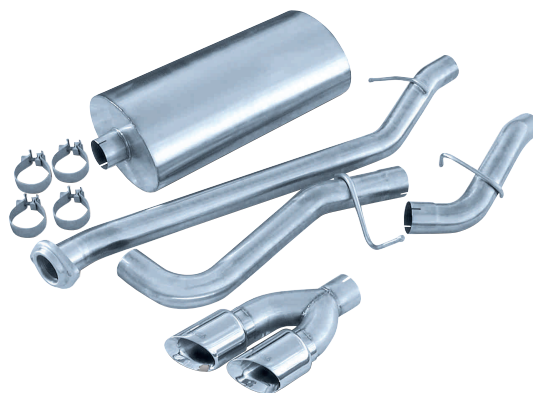

Cadillac Escalade

Full Cat-Back Exhaust Systems

Single Side Exit w/ Twin Pro-Series 4.0" Tips

Escalade 5.3L

RSC™ Sport	2002-06	PN 14231
RSC™ Touring	2002-06	PN 14233

Escalade 6.0 HO

RSC™ Sport	2002-06	PN 14220
RSC™ Touring	2002-06	PN 14221

Escalade EXT 6.0 HO

RSC™ Sport	2002-06	PN 14222
RSC™ Touring	2002-06	PN 14223

Escalade ESV 6.0 HO

RSC™ Sport	2002-06	PN 14222
RSC™ Touring	2002-06	PN 14223

Only CORSA has:
RSC™ Technology
Two Sound Options
& No Interior Resonance

Choose your experience.

RSC™ Sport Exhaust

Delivers an aggressive, powerful sound at full throttle. Remains quiet at idle and cruise. Patented RSC™ technology eliminates low frequency interior resonance.

RSC™ Touring Exhaust

Conveys a distinctive, refined sound at full throttle. Ease up, and it is quiet at idle and cruise. No interior cabin resonance.

The precision engineering, uncompromising quality and flawless fit and finish of the CORSA Performance Exhaust is guaranteed for as long as you own your Cadillac Escalade.

The CORSA Distinction

No Other Exhaust Manufacturer Delivers All Four:

1) NO RESONANCE/DRONE

Due to patented Reflective Sound Cancellation™ (RSC™) technology, your exhaust is whisper quiet at highway speeds.

2) Increased Horsepower and Torque

Resulting from a straight-through design; Increased flow and less backpressure.

3) Great Performance Sound

We tune in the good sounds and cancel the bad, without the use of baffles or steel wool packing.

4) Better Fuel Economy

Less backpressure means the engine does not work as hard (especially if you can keep your foot out of it).

Features

- Straight-through, nonrestrictive design specifically tuned for the Cadillac Escalade, increases exhaust flow.
- Flow bench-tested 39% gain in exhaust flow vs. stock system.
- Premium stainless steel construction, crafted with pride and precision in the USA.
- Patented CORSA Reflective Sound Cancellation™ technology for superior sound.
- Single side exit with handcrafted twin Pro-Series 4.0" tips for enhanced vehicle appearance.
- Direct bolt-on installation; no cutting or welding required.
- Includes all necessary hardware and illustrated installation guide.
- 50-state emissions legal.
- CORSA Performance exhaust systems are not warranted to meet any specific local, state or federal noise ordinances. Please check applicable laws before installing.
- Limited **LIFETIME WARRANTY** for as long as you own your Escalade.