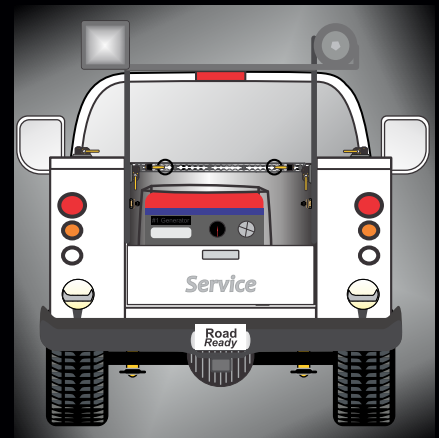

Products USA

MAXX TRAX 2000 Commercial Grade Tie-Down System

When strength counts... Count on the MAXX Trax 2000 series for the load holding strength you need.

MAXX Trax was designed for the commercial market, but is now available to you.

Made of strong 6061-T6 aviation alloys. The low profile allows for placement where you need and want your tie-downs!

Provides a useful working load of 1,100 lbs.

Lock-IN-Load Attachments can be inserted every inch along the Trax.

You can place MAXX Trax 2000 end-to-end for endless tie-down possibilities.

GREAT ON: Service Vehicles like Trucks and Vans, Toy Haulers, and much more.

6.0' - 1" O/C
8.0' - 1" O/C
8.0' - 6" O/C
Silver & Black Powder Coat, or Mill (no finish)

Service Box: Using Duo Locks and Utility Locks on the MAXX Trax 2000

Lock in attachment points
Three @ 6" On Center