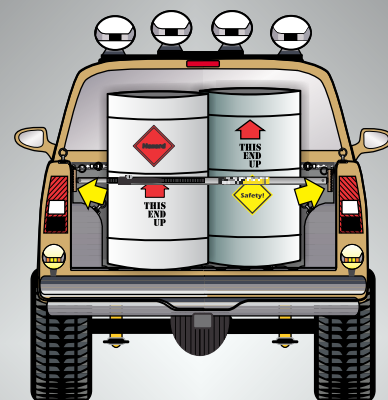

Big Maxx TRUCK Load Bar
Part # BMB5671 - Fits 59" to 74"