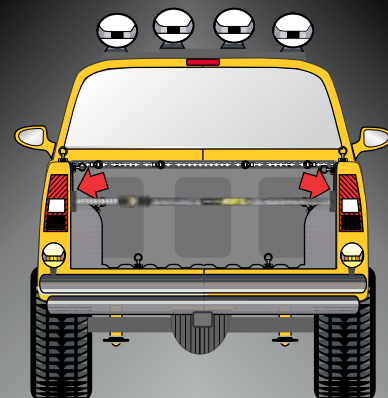

Jr. Maxx Ratchet Cargo Bar
Part # RCB4070 - Fits 40" to 70"