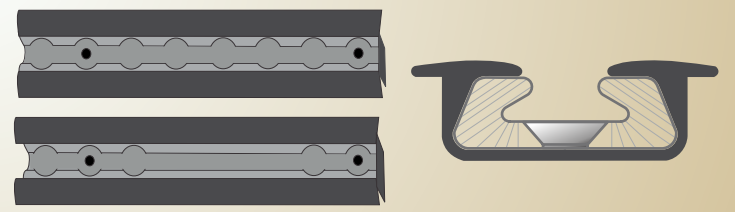

Floor Mount Sleeve

For MAXX Trax 2000
This plastic sleeve allows the Maxx Trax 2000 to be recessed into floors or walls with a clean, finished look. This helps to eliminate debris build up between trax and cutout area. The top wing helps to protect trax material and finish. Available Fall of 2011.