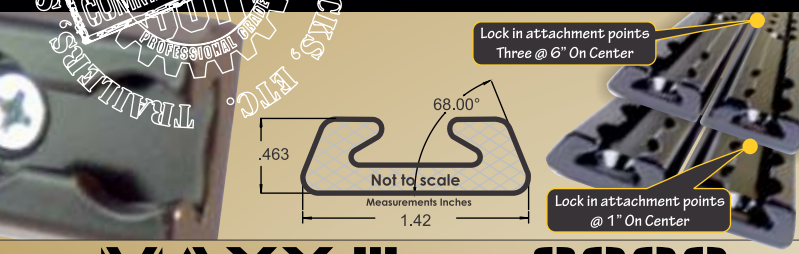

Part #SH2002

Cargo Hooks
Detachable Tie-Downs

Light Duty/Working Load 150lbs

Cargo Hooks
Detachable Tie-Downs

Commercial Items

MAXX Trax 2000

Commercial Grade MAXX Trax 2000 provides the load holding strength you require. MAXX Trax 2000 was designed for the commercial market. Made from strong 6061-T6 aviation alloys. The low profile allows for placement where you need and want! Place them end-to-end for endless tie-down possibilities. Useful working load 1,100 lbs. Available in 6.0' - 8.0' lengths.