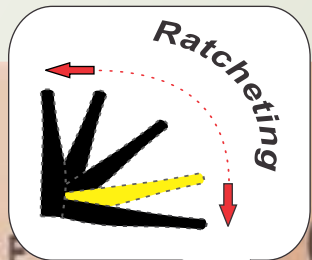

COBRA Retrax mounted using CORE's Utility Lock

New! COBRA Retrax Tie-Down Strap...It Makes Work Fun!

CARGO BARS & LOAD BARS

Trucks, Trailers & Containers

Jr. Maxx Cargo Bar

Products USA

Jr. MAXX Cargo Bar 40" x 70"