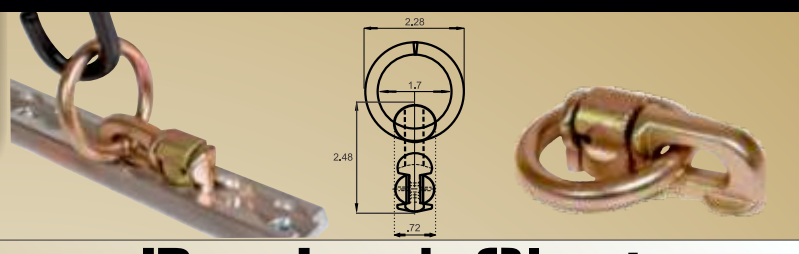

Universal Stake Pocket Tie Downs: These well known bed-pocket tie-downs install in minutes. They can also be used without a stake pocket. Sturdy and low cost sum up these practical tie-downs.

Useful working load of 250 lbs.
Available in Black & Chrome finish.

Part # UPT02C Chrome
Part # UPT02B Black

Black Finish
Working load 250lbs

Chrome Finish
Working load 250lbs

Universal Stake Pocket

These detachable tie-downs are a "must have" item. Just clip them onto bed rails, bumpers, fenders, trunks, tool boxes or trailer frames; you get it... all kinds of mounting areas. Small enough to be stored in your vehicle's glove box when not in use! Keep a pair handy, you may need them to safely solve your challenge at that unforeseen moment. Made of strong, rust-resistant steel with a vinyl protective coated base.

Part #SH2002

Cargo Hooks
Detachable Tie-Downs

Light Duty/Working Load 150lbs

Cargo Hooks
Detachable Tie-Downs

Commercial Items

MAXX Trax 2000

Commercial Grade MAXX Trax 2000 provides the load holding strength you require. MAXX Trax 2000 was designed for the commercial market. Made from strong 6061-T6 aviation alloys. The low profile allows for placement where you need and want! Place them end-to-end for endless tie-down possibilities. Useful working load 1,100 lbs. Available in 6.0' - 8.0' lengths.

Duo Lock Cleat

Duo Lock Cleat: Used when extra holding strength is required. The base of the cleat has a double positioning foot that spreads the load pull. It has a useful working load of 1,200 lbs. Duo Lock Cleat Only. Part # CTDSL2