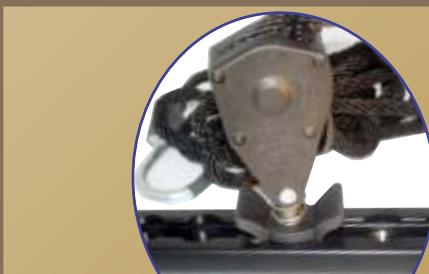

1.) Load Lock: (Glass Nylon Wing)
Lock them in place for optimum tie-down versatility. It has a useful working load of 650 lbs. Load Lock Only. Part # CTLL2 (G/N)

2.) Load Lock: (Aluminum Wing)
Lock them in place for optimum tie-down versatility. It has a useful working load of 650 lbs. Load Lock Only. Part # CTLL2-A (ALum)