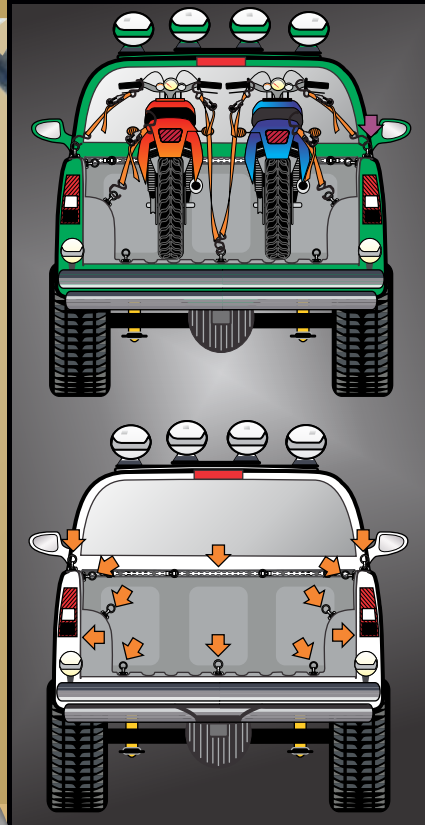

Uni Trax 1000 Tie-Down Systems Three Foot & Four Foot Kits

Uni Trax 1000 Tie-Down System
 Sizes: 2" Trax
 4.75" Trax - 3.0' Trax
 4.0' Trax - 8.0' Trax
 Made from strong aviation alloys, 6061 T6 low profile design allows for placement where you need it! The Trax can be placed end-to-end for endless tie-down possibilities.

Great For: Trucks, Trailers, Service Vans AND MORE...

UNI Trax 1000 - With Trax Lock Points 1" O/C. It has a useful working load of 650 lbs.

2.0" Spot Trax Tie-Down Kit

4.75" Short Trax Tie-Down Kit

Uni Trax 1000: Safety in OPTIONS... It offers endless possibilities to help you best when securing important cargo