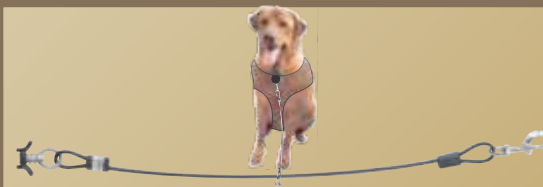

1.) Load Lock: (Glass Nylon Wing)
Lock them in place for optimum tie-down versatility. It has a useful working load of 650 lbs. Load Lock Only. Part # CTLL2 (G/N)

2.) Load Lock: (Aluminum Wing)
Lock them in place for optimum tie-down versatility. It has a useful working load of 650 lbs. Load Lock Only. Part # CTLL2-A (ALum)