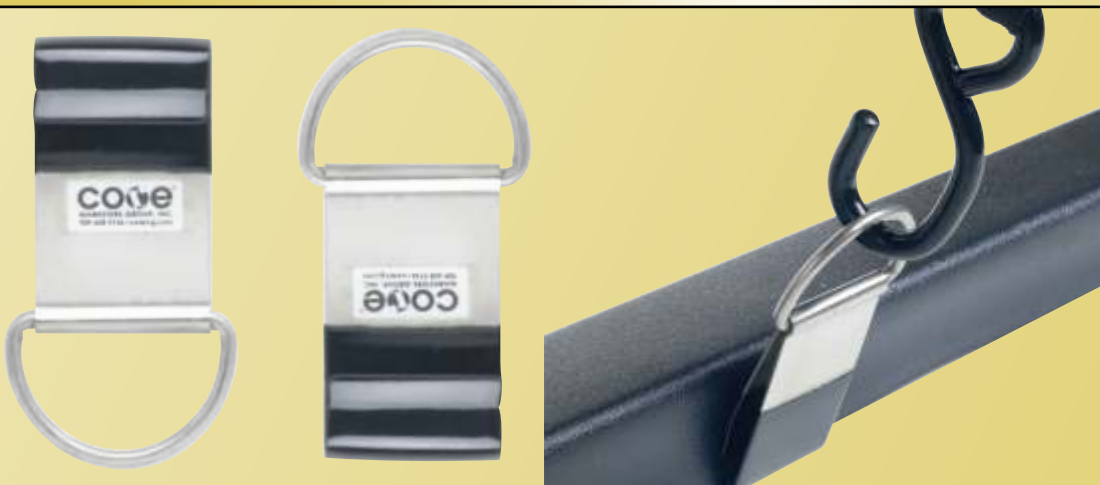

Recessed Anchors: These time proven standards for trailers, flat beds & more. The recessed design allows for a nearly flush fit and the flip up support ring makes for convenient tie-down support. Available in three of the most sought after load capacities & sizes.

Universal Stake Pocket Tie Downs: These well known bed-pocket tie-downs install in minutes. They can also be used without a stake pocket. Sturdy and low cost sum up these practical tie-downs.

Useful working load of 250 lbs.
Available in Black & Chrome finish.

Part # UPT02C Chrome
Part # UPT02B Black

Black Finish
Working load 250lbs

Chrome Finish
Working load 250lbs

Universal Stake Pocket

These detachable tie-downs are a "must have" item. Just clip them onto bed rails, bumpers, fenders, trunks, tool boxes or trailer frames; you get it... all kinds of mounting areas. Small enough to be stored in your vehicle's glove box when not in use! Keep a pair handy, you may need them to safely solve your challenge at that unforeseen moment. Made of strong, rust-resistant steel with a vinyl protective coated base.