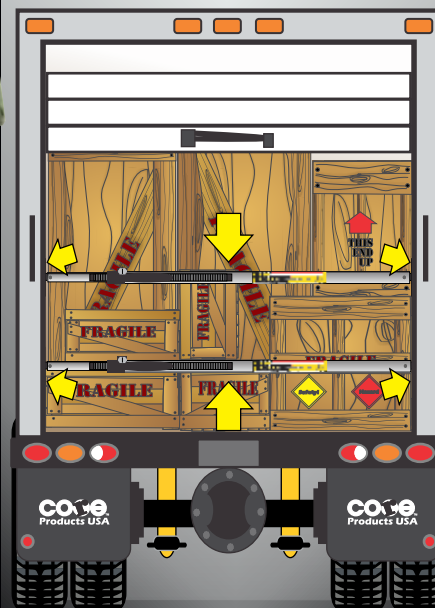

Jr. Maxx Ratchet Cargo Bar
Part # RCB4070 - Fits 40" to 70"

Big Maxx TRUCK Load Bar
Part # BMB5671 - Fits 59" to 74"

BIG MAXX LOAD BAR

Big MAXX Truck Load Bar 59" x 74"

Big MAXX Trailer Load Bar 89" x 104"

Big Maxx TRAILER Load Bars
Part # BMB89103 - Fits 89" to 104"

Big Maxx commercial grade Load Bars are designed for commercial cargo and are now available to you in two sizes: The Truck Bar and longer Trailer Bar!