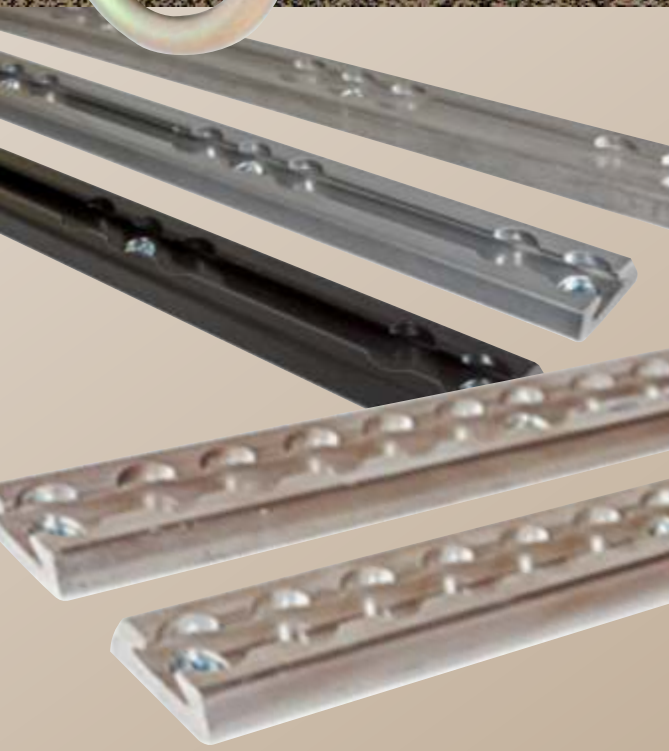

Products USA

MAXX TRAX 2000 Commercial Grade Tie-Down System

When strength counts... Count on the MAXX Trax 2000 series for the load holding strength you need.

MAXX Trax was designed for the commercial market, but is now available to you.

Made of strong 6061-T6 aviation alloys. The low profile allows for placement where you need and want your tie-downs!

Provides a useful working load of 1,100 lbs.

Lock-IN-Load Attachments can be inserted every inch along the Trax.

You can place MAXX Trax 2000 end-to-end for endless tie-down possibilities.

GREAT ON: Service Vehicles like Trucks and Vans, Toy Haulers, and much more.

6.0' - 1" O/C
8.0' - 1" O/C
8.0' - 6" O/C
Silver & Black Powder Coat, or Mill (no finish)

Service Box: Using Duo Locks and Utility Locks on the MAXX Trax 2000

Lock in attachment points
Three @ 6" On Center

Lock in attachment points
@ 1" On Center

Commercial Grade

Useful working load of
1,100 lbs

The Superior Tie-Down System With Maximum Strength and Versatility