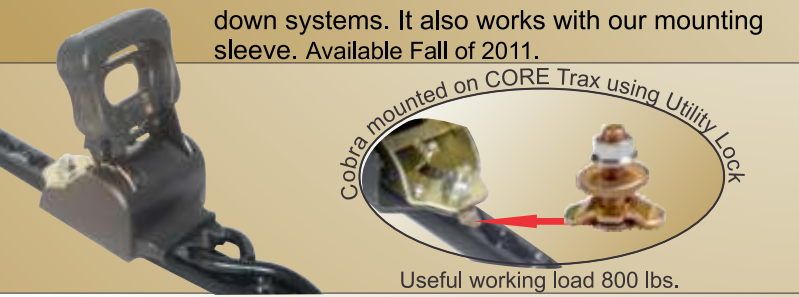

COBRA Retrax

A retractable tie down strap that saves you time... time is money! The COBRA has strap feed response and auto recoiling action. Makes swift work out of protecting your cargo. Weather resistant housing adds life to your investment. Connects to all Core Trax models using Core's Utility Lock, or it can be bolted to a strong substrate. 8' Strap 1-7/8" wide webbing. Part # RATRE08