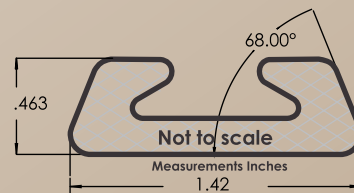

Service Box: Using Duo Locks and Utility Locks on the MAXX Trax 2000

Lock in attachment points
Three @ 6" On Center

Lock in attachment points
@ 1" On Center

Commercial Grade

MAXX Trax 2000 - Track Lock Points 1" O/C