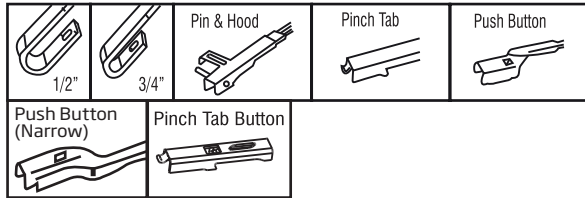

Fit, Form, Function

Signature Gold "intelli-curve" design. Styling of Beam Blades. Most relevant & updated coverage for newer car models.

Size	16	17	18	19	20	21	22	24	26	28
Part #	91161	91171	91181	91191	91201	91211	91221	91241	91261	91281

Works with the following Arms: