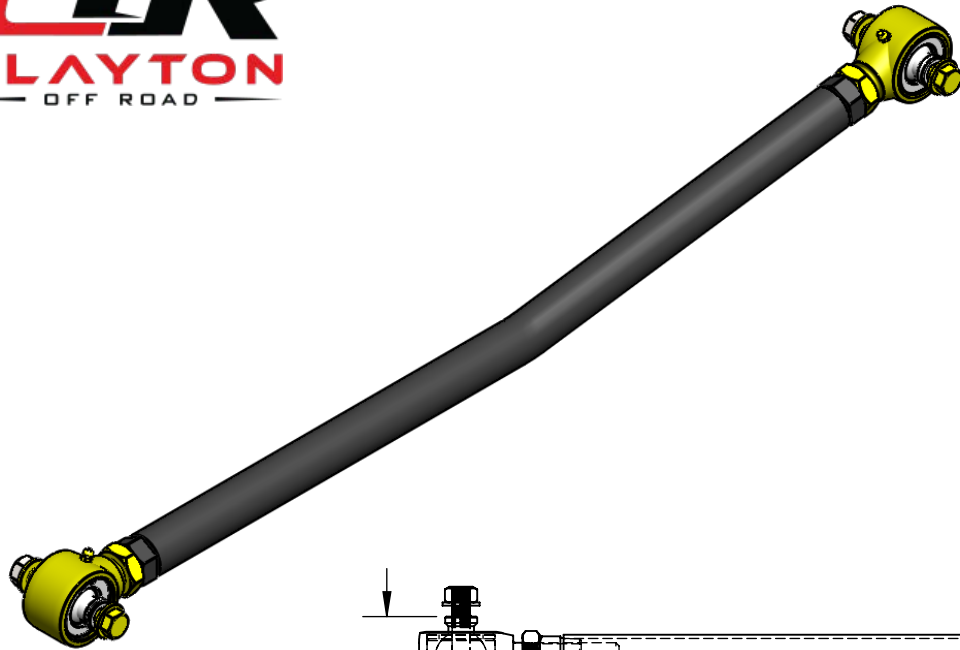

TITLE:		
XJ Pro Series Long Rear Lower Control Arm		
SIZE <b>A</b>	DWG. NO. 1901001	REV A
SCALE: 1:6	WEIGHT:	

TITLE:		
XJ Pro Series Long Rear Upper Control Arm		
SIZE	DWG. NO.	REV
<b>A</b>	1901002	A
SCALE: 1:6	WEIGHT:	SHEET 1 OF 1