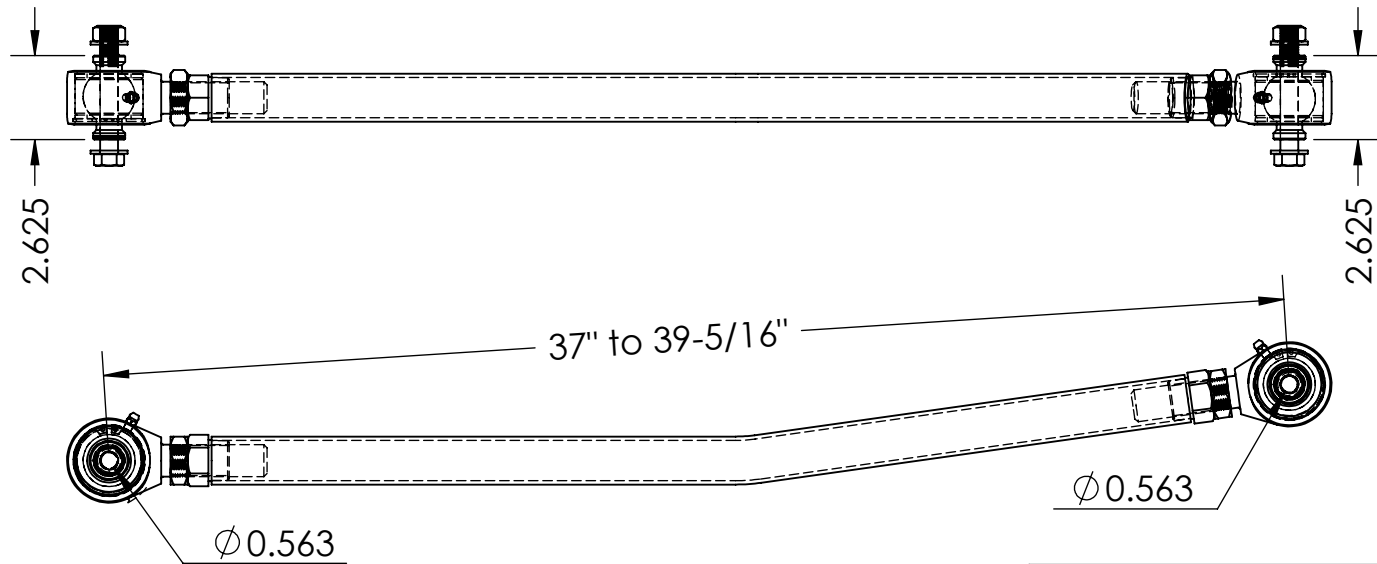

TITLE:		
XJ Pro Series Long Rear Lower Control Arm		
SIZE <b>A</b>	DWG. NO. 1901001	REV A
SCALE: 1:6	WEIGHT:	

TITLE:		
XJ Pro Series Long Rear Upper Control Arm		
SIZE	DWG. NO.	REV
<b>A</b>	1901002	A
SCALE: 1:6	WEIGHT:	SHEET 1 OF 1