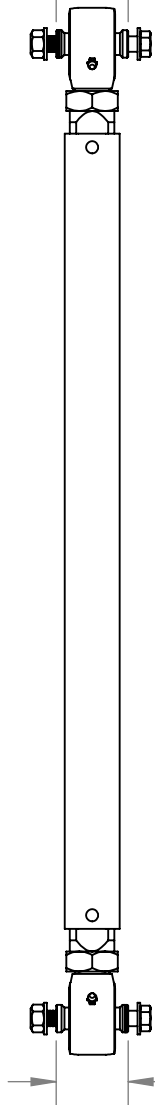

TITLE: Jeep Pro Series Long Front Upper Control Arm (1984-2006, TJ/LJ/XJ/ZJ)		
SIZE A	DWG. NO. 1900007	REV A
SCALE: 1:6	WEIGHT:	

2.625

2.625

35 1/2" to 37 1/4"

$\phi 0.563$

TITLE: Jeep Pro Series Long Front Lower Control Arms 1984-2006, TJ/LJ/XJ/ZJ		
SIZE A	DWG. NO. 1900301	REV A
SCALE: 1:7	WEIGHT:	