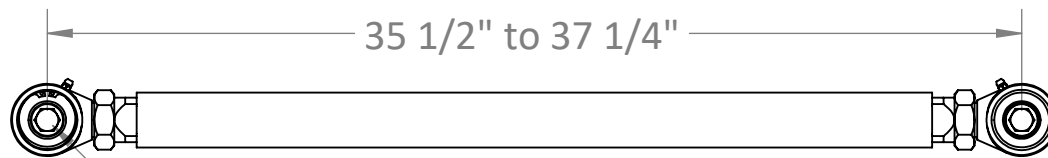

TITLE: Jeep Pro Series Long Front Upper Control Arm (1984-2006, TJ/LJ/XJ/ZJ)		
SIZE A	DWG. NO. 1900007	REV A
SCALE: 1:6	WEIGHT:	

2.625

2.625

35 1/2" to 37 1/4"

$\phi 0.563$

TITLE: Jeep Pro Series Long Front Lower Control Arms 1984-2006, TJ/LJ/XJ/ZJ		
SIZE A	DWG. NO. 1900301	REV A
SCALE: 1:7	WEIGHT:	