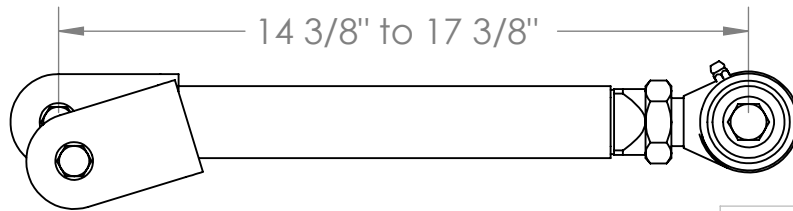

TITLE:		
Jeep Long Front Lower Control Arms (1984-2006 TJ/LJ/XJ/ZJ)		
SIZE	DWG. NO.	REV
A	1900100	A
SCALE: 1:8	WEIGHT:	

TITLE:		
Jeep Front Upper Control Arm Kit (1984-2004 TJ/LJ/XJ/ZJ/WJ)		
SIZE	DWG. NO.	REV
A	1900011	A
SCALE: 1:4	WEIGHT:	SHEET 1 OF 1