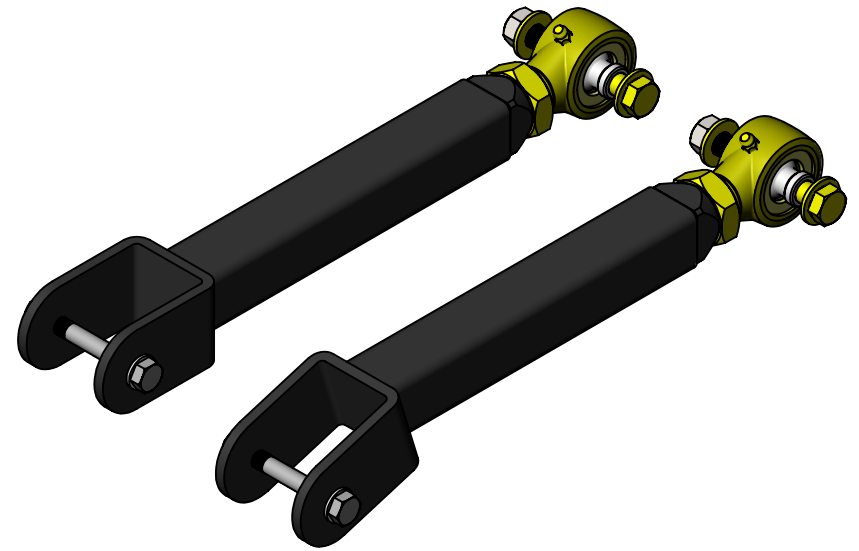

TITLE:		
Jeep Long Front Lower Control Arms (1984-2006 TJ/LJ/XJ/ZJ)		
SIZE	DWG. NO.	REV
A	1900100	A
SCALE: 1:8	WEIGHT:	

TITLE:		
Jeep Front Upper Control Arm Kit (1984-2004 TJ/LJ/XJ/ZJ/WJ)		
SIZE	DWG. NO.	REV
A	1900011	A
SCALE: 1:4	WEIGHT:	SHEET 1 OF 1