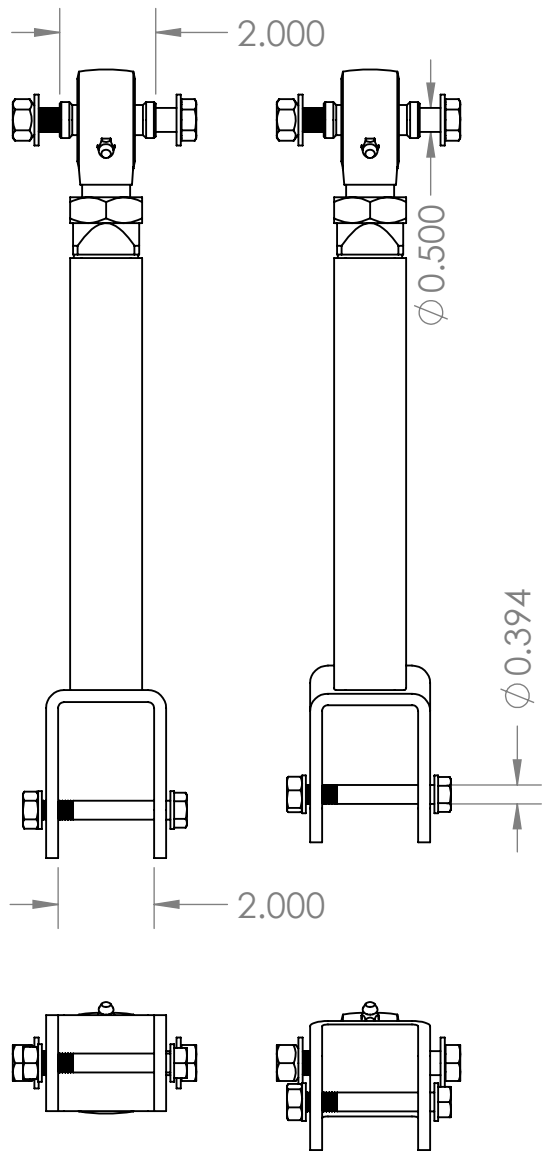

TITLE:		
Jeep Long Front Lower Control Arms (1984-2006 TJ/LJ/XJ/ZJ)		
SIZE	DWG. NO.	REV
A	1900100	A
SCALE: 1:8	WEIGHT:	

TITLE:		
Jeep Front Upper Control Arm Kit (1984-2004 TJ/LJ/XJ/ZJ/WJ)		
SIZE	DWG. NO.	REV
A	1900011	A
SCALE: 1:4	WEIGHT:	SHEET 1 OF 1